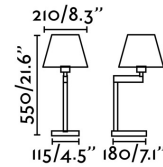

Specifications

Bulb:	1xE27 MAX 15W LED
Bulb included:	No
Transformer:	
Transformer included:	No
Voltage:	100-240V
Operating Frequency:	50/60Hz
IP:	20
Class:	II
Material:	Metal
Designer:	
Recommended bulb:	
Description of recommended Bulb:	
Length:	210 mm
Net Width:	180 mm
Height:	550 mm
Net Weight:	2.05 kg
Volume:	0.00317 m3