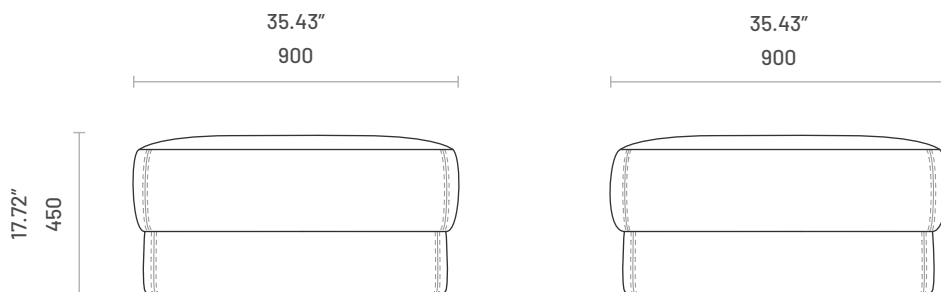

Kate

POUF

Fully upholstered, Kate pouf is the ultimate comfortable experience to be added to any project. Coming in two sizes, the client is free to choose which option suits its needs better. Very versatile due to its simple lines, Kate is a piece that can be part of any room as a complimentary item that can be upholstered in any fabric. Match it with any of our exquisite sofas and Kate's simple lines will easily be adapted to every style.

Specifications

Dimensions (Kate S)

Dimensions (Kate L)

Technical Information

Frame

Structure: Solid pine wood and MDF

Padding

Structure: 23kg/m³, 35kg/m³ polyurethane foam and 100gr polyester fiber

COM Fabric and Leather Requirements

Item	1	
Kate Pouf S	Fabric  1.50 lm 4.92 ft	Leather  3.00 m2 32.40 ft2
Kate Pouf L	Fabric  3.00 lm 9.84 ft	Leather  6.00 m2 64.80 ft2

Packaging Information

Item	Number of Packages	Packaging Dimensions	Packaging Weight	
Kate S	1	Width: 600mm (23.62") Depth: 600mm (23.62") Height: 570mm (22.44") Volume: 0.205m ³ (7.24ft ³)	13.00kg	28.66lb
Kate L	1	Width: 1050mm (41.34") Depth: 1050mm (41.34") Height: 520mm (20.47") Volume: 0.573m ³ (20.24ft ³)	25.00kg	55.12lb