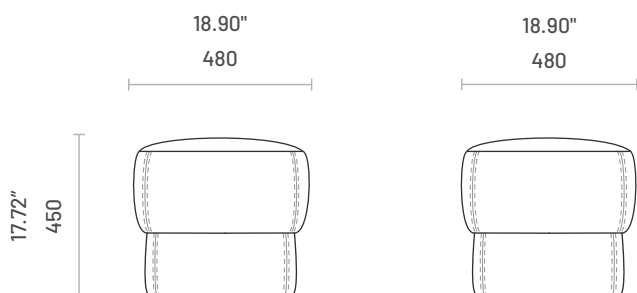

Kate

POUF

Fully upholstered, Kate pouf is the ultimate comfortable experience to be added to any project. Coming in two sizes, the client is free to choose which option suits its needs better. Very versatile due to its simple lines, Kate is a piece that can be part of any room as a complimentary item that can be upholstered in any fabric. Match it with any of our exquisite sofas and Kate's simple lines will easily be adapted to every style.

Specifications

Dimensions (Kate S)

Dimensions (Kate L)

Technical Information

Frame

Structure: Solid pine wood and MDF

Padding

Structure: 23kg/m³, 35kg/m³ polyurethane foam and 100gr polyester fiber

COM Fabric and Leather Requirements

Item	1	
Kate Pouf S	Fabric  1.50 lm 4.92 ft	Leather  3.00 m2 32.40 ft2
Kate Pouf L	Fabric  3.00 lm 9.84 ft	Leather  6.00 m2 64.80 ft2

Packaging Information

Item	Number of Packages	Packaging Dimensions	Packaging Weight	
Kate S	1	Width: 600mm (23.62") Depth: 600mm (23.62") Height: 570mm (22.44") Volume: 0.205m ³ (7.24ft ³)	13.00kg	28.66lb
Kate L	1	Width: 1050mm (41.34") Depth: 1050mm (41.34") Height: 520mm (20.47") Volume: 0.573m ³ (20.24ft ³)	25.00kg	55.12lb