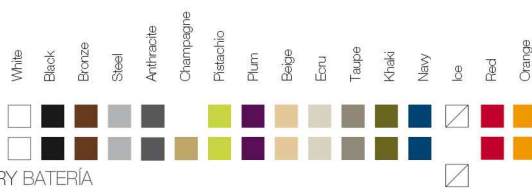

Type plug available Tipo de plug disponible

INFORMATION - UL

The electrical components that make up the products from Vondom are all UL listed for Wet/Outdoor use under the following 4 UL certicates:

- Bulb: BULB-26W-E175761
- Cable: CABLE-E313867
- Insulated Tubing: EXTRUDED_INSULATING_E203950
- Lamp Holder: LAMPHOLDER-E165669

Details for the UL certicates can be found on the UL website and any purchased lamps will have UL stickers documenting the certification.