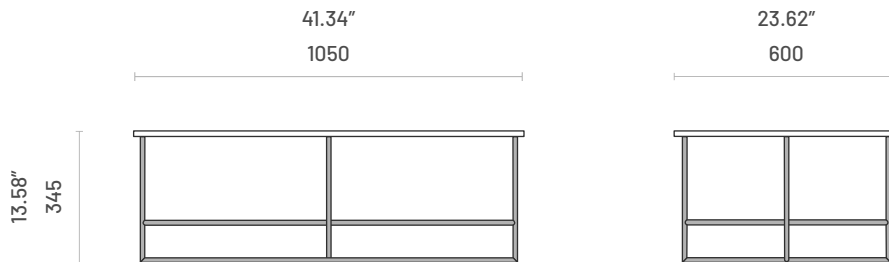

Dimensions (Coffee Table)

Technical Information

Frame

Structure: Steel

Top: MDF, Wood Veneer or Stainless Steel