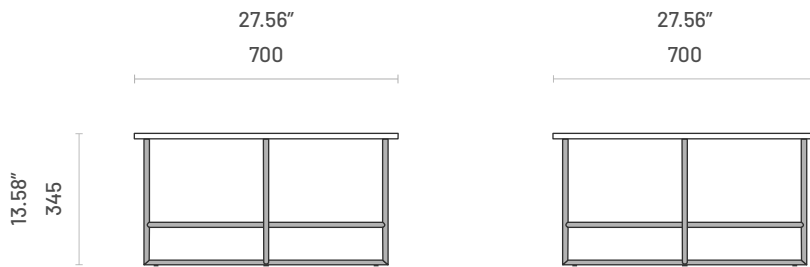

### Dimensions (Side Table Tall - Wood Top)

### Dimensions (Side Table Tall - Metal Top)

### Dimensions (Side Table Low)

## Packaging Information

Item	Number of Packages	Packaging Dimensions	Packaging Weight	
Side Table Tall - Metal Top	1	Width: 480mm (18.90") Depth: 480mm (18.90") Height: 550mm (21.65") Volume: 0.127m <sup>3</sup> (4.475ft <sup>3</sup> )	15.00kg	33.06lb
Side Table Tall - Wood Top	1	Width: 480mm (18.90") Depth: 480mm (18.90") Height: 550mm (21.65") Volume: 0.127m <sup>3</sup> (4.475ft <sup>3</sup> )	15.00kg	33.06lb
Side Table Low	1	Width: 800mm (31.50") Depth: 800mm (31.50") Height: 520mm (20.47") Volume: 0.33m <sup>3</sup> (11.75ft <sup>3</sup> )	27.00kg	59.52lb
Coffee Table	1	Width: 1136mm (44.72") Depth: 686mm (27.01") Height: 521mm (20.51") Volume: 0.406m <sup>3</sup> (14.33ft <sup>3</sup> )	18.00kg	39.68lb