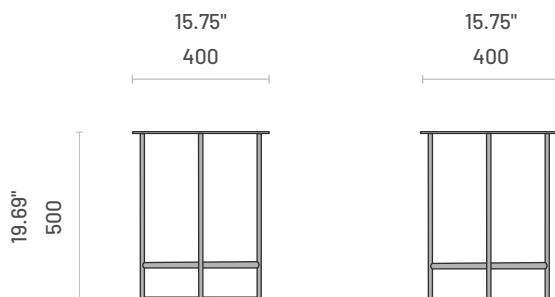

### Dimensions (Side Table Tall - Wood Top)

### Dimensions (Side Table Tall - Metal Top)

### Dimensions (Side Table Low)

## Packaging Information

Item	Number of Packages	Packaging Dimensions	Packaging Weight	
Side Table Tall - Metal Top	1	Width: 480mm (18.90") Depth: 480mm (18.90") Height: 550mm (21.65") Volume: 0.127m <sup>3</sup> (4.475ft <sup>3</sup> )	15.00kg	33.06lb
Side Table Tall - Wood Top	1	Width: 480mm (18.90") Depth: 480mm (18.90") Height: 550mm (21.65") Volume: 0.127m <sup>3</sup> (4.475ft <sup>3</sup> )	15.00kg	33.06lb
Side Table Low	1	Width: 800mm (31.50") Depth: 800mm (31.50") Height: 520mm (20.47") Volume: 0.33m <sup>3</sup> (11.75ft <sup>3</sup> )	27.00kg	59.52lb
Coffee Table	1	Width: 1136mm (44.72") Depth: 686mm (27.01") Height: 521mm (20.51") Volume: 0.406m <sup>3</sup> (14.33ft <sup>3</sup> )	18.00kg	39.68lb