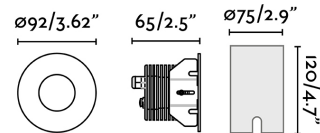

### Specifications

<b>Bulb:</b>	COB LED 13W 36° 3000K 846lm 350mA
<b>Bulb included:</b>	Yes
<b>Transformer:</b>	
<b>Transformer included:</b>	No
<b>IP:</b>	67
<b>Class:</b>	III
<b>Material:</b>	316 aluminium and transparent glass diffuser
<b>Designer:</b>	
<b>Height:</b>	125 mm
<b>Diameter:</b>	92 Ø
<b>Net Weight:</b>	0.54 kg
<b>Volume:</b>	0.00222 m3