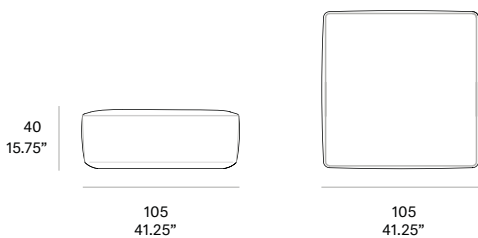

Shipment details

Qty	1 ottoman (1 box)
Volume	0,53 m3 / 18 ft3
Gross weight	22 kg / 49 lb
Net weight	18 kg / 40 lb
Item dimensions (width x depth x height)	105 x 105 x 40 cm 41.25" x 41.25" x 15.75"
COM (1, 40 - 1,50 m / 54"-59")	5 m / 5.5 yd