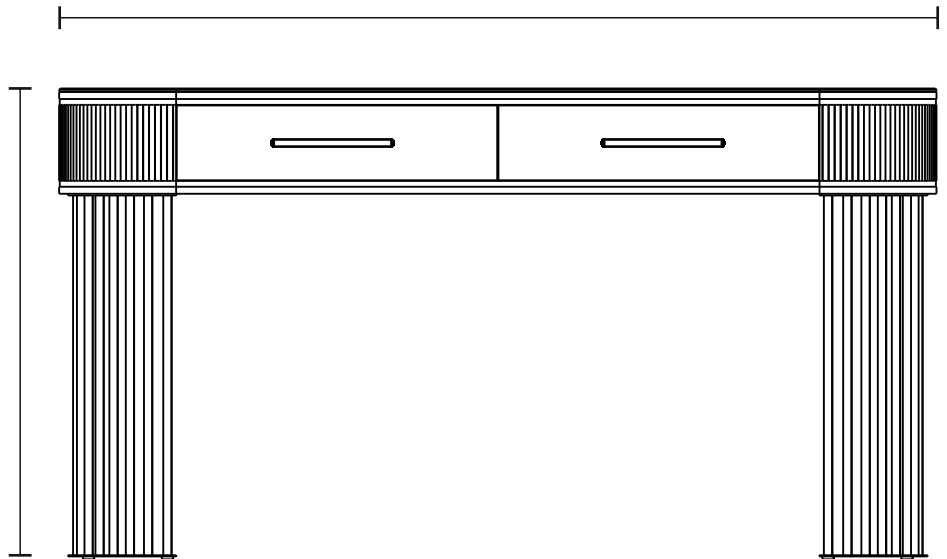

GRACE CONSOLE • FURNITURE
REF. GRACE.CON.R

WEIGHT

Net Weight: 65kg | 143 lbs
Gross Weight: 95kg | 210 lbs

MATERIALS

Body: Wood
Table top: Glass
Legs: Brass

PACKING (approx.)

Dimensions: 175 x 51 x 95 cm
68.9 x 20 x 37.4 in
Volume: 0.85 m³ | 30.1 ft³

HEIGHT
75 cm | 29.5 in

WIDTH
150 cm | 59 in

DEPTH
40 cm | 15.7 in

CE - Products manufactured according the European norm of security EN 60 598-1.

PRODUCT FINISHES & COSTUMIZATION OPTIONS

Bronze Glass

MORE FINISHES AVAILABLE HERE: