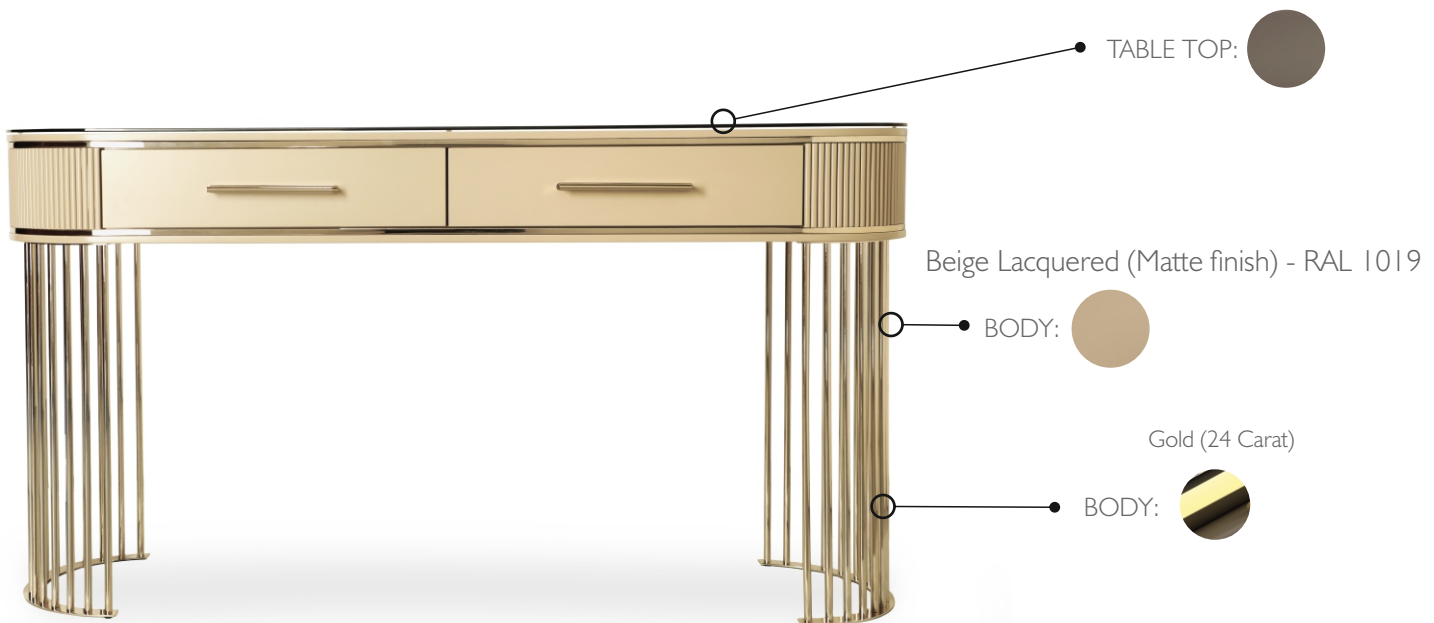

GRACE CONSOLE • FURNITURE
REF. GRACE.CON.R

WEIGHT

Net Weight: 65kg | 143 lbs
Gross Weight: 95kg | 210 lbs

MATERIALS

Body: Wood
Table top: Glass
Legs: Brass

PACKING (approx.)

Dimensions: 175 x 51 x 95 cm
68.9 x 20 x 37.4 in
Volume: 0.85 m³ | 30.1 ft³

HEIGHT
75 cm | 29.5 in

WIDTH
150 cm | 59 in

DEPTH
40 cm | 15.7 in

CE - Products manufactured according the European norm of security EN 60 598-1.

PRODUCT FINISHES & COSTUMIZATION OPTIONS

Bronze Glass

MORE FINISHES AVAILABLE HERE: