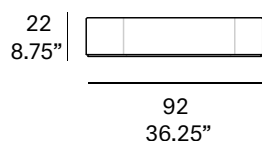

Shipment details

Qty	1 coffee table (1 box)
Volume	0,29 m ³ / 10.2 ft ³

Without glass Top option

Gross weight	72 kg / 159 lb
Net weight	35 kg / 77 lb

With glass Top option

Gross weight	83 kg / 183 lb
Net weight	46 kg / 101.4 lb

Item dimensions	92 x 100 x 23 cm
(width x depth x height)	36.25" x 39.25" x 9"

Optional tabletop:

- tempered glass top 8 mm/0.31" thick.

indoor

Lacquered base / base lacada

textured lacquers

LT24 linen

LT09 champagne