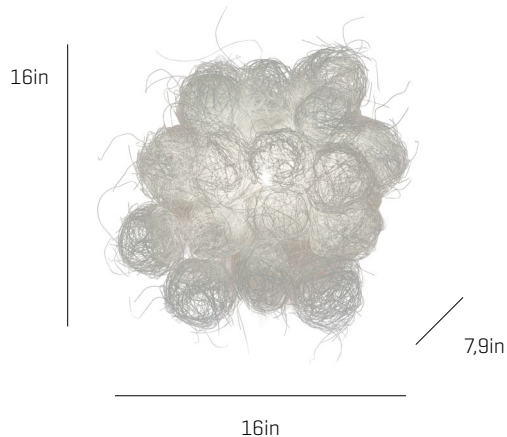

# Blum

ref. **BL06**

Wall lamp

## Blum Collection

BL04

BL06

#### LAMPSHADE

Painted stainless steel thread

One color