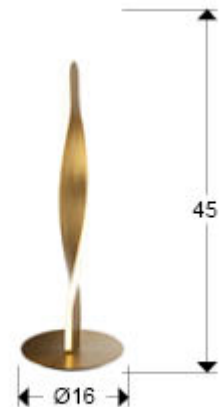

## Twist

219473

Table lamps

Table lamp made of metal with a brushed gold finish. Opal silicone diffuser. 12W, 850lm, 3000k

### SIZES

Sizes: Ø 16.0 ↑ 45.0 cm  
Weight: 1.0 Kg

### SIZES WITH PACKAGING

Weight: 1.6 Kg  
Volume: 0.0270m<sup>3</sup>  
Sizes: ↔ 23.0 ↑ 51.0 ↗ 23.0 cm

---