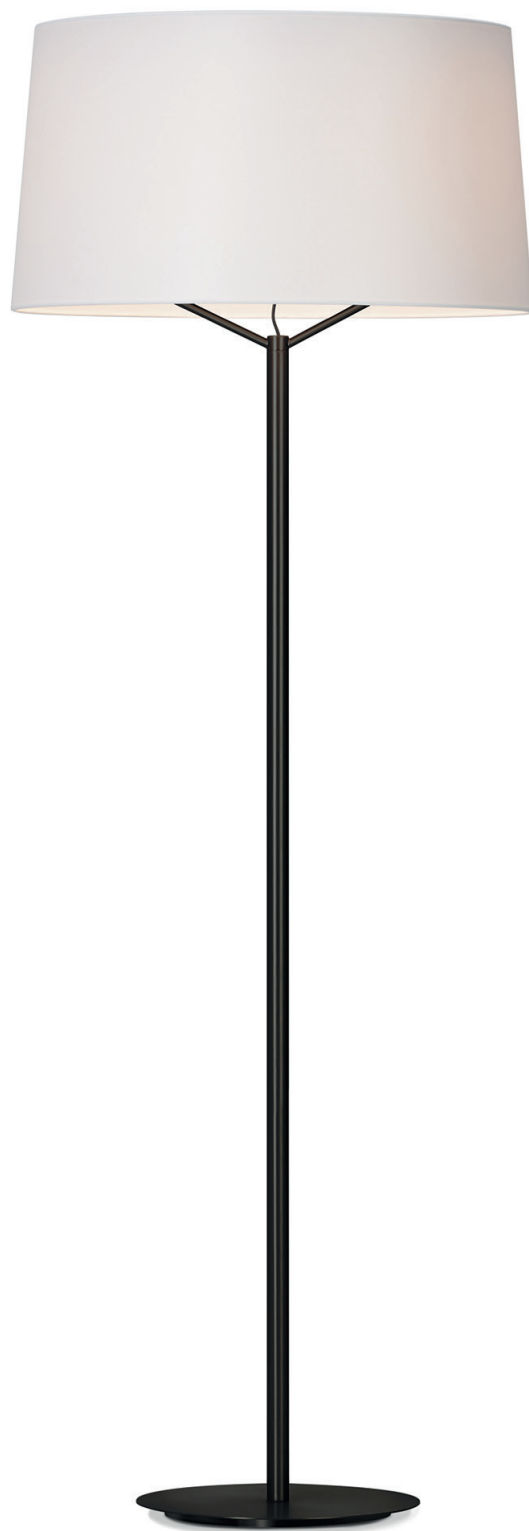

JERRY FLOOR LAMP

CARPYEN
BARCELONA

Carpylum70 S.L.
C/ Pere IV 78-84 E-08005 Barcelona
T +34 93 320 99 90

Spain: comercial@carpyen.com
Export: export@carpyen.com
Special project: antony@carpyen.com