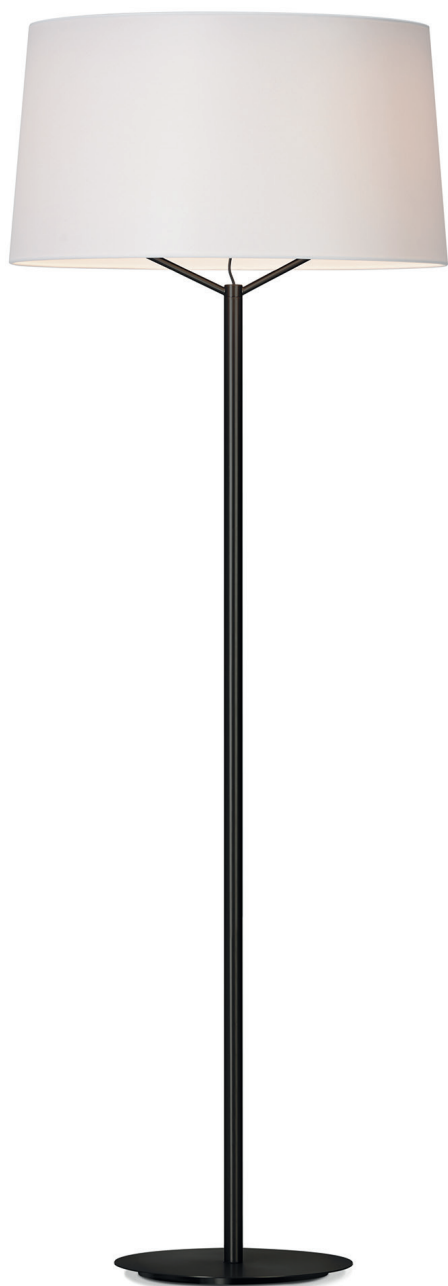

JERRY

NAHTRANG
DISSENY
2012

CARPYEN
BARCELONA

Carpylum70 S.L.
C/ Pere IV 78-84 E-08005 Barcelona
T +34 93 320 99 90

Spain: comercial@carpyen.com
Export: export@carpyen.com
Special project: antony@carpyen.com