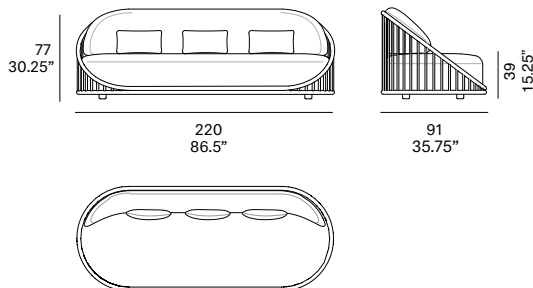

indoor

Cask

Sofa / sofá 3 plazas

NORM Architects, 2021/2024

T093 A

Sofa with structure made of peeled and tinted natural rattan of 34 mm/1.34" diameter. Backrest manufactured in peeled and tinted natural rattan of 20 mm/0.79" diameter. Finished with a three step water-based coating (dye, base coat and top coat) highly resistant to solar radiation thanks to UV filters. Possibility of customization through a wide variety of high performance technical fabrics. Protective caps with removable plastic-felt inserts. 3 loose cushions 50x32 cm/19.75"x 12.5" included.

Shipment details

Qty	1 sofa (1 box)
Volume	1,92 m ³ / 68 ft ³
Gross weight	64 kg / 141 lb
Net weight	53 kg / 117 lb
Box dimensions (approx.)	225 x 97 x 80 cm 88.5" x 38.25" x 31.5"
Item dimensions (width x depth x height)	220 x 91 x 77 cm 86.5" x 35.75" x 30.25"
COM (1, 40 - 1,50 m / 54"-59")	cushions: 8 m / 8.75 yd loose cushions: 1,5 m / 1.65 yd