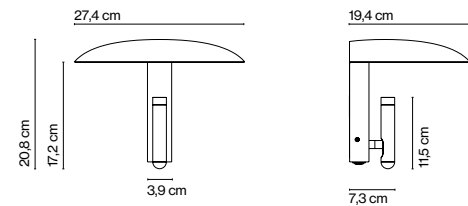

Konoha

Yabu Pushelberg

marset

Konoha

Range of positions

Konoha

Light source:
LED SMD 700mA 2,1W 2700K
CRI90 199,4lm
Luminaire:
100 - 240 VAC 3,2W 137lm
LED included

Optic

Painted steel diffuser with a white interior and painted aluminium spotlight. Switch built into the lamp.

- Black (Ral 9005)
- Terracotta (Ral 050 50 40)
- Chalk (Ral 085 80 10)
- Moss grey (Ral 7003)

- [Download](#) Assembly Instructions
- [Download](#) 2D
- [Download](#) 3D
- [Download](#) Photometric data

info@marset.com
www.marset.com

The result is a simple, unobtrusive wall lamp with a shade that houses a directed spotlight that can rotate 360 degrees. The shade acts like a hat, covering the spotlight so that when the light is directed upward, it bounces inside the shade and projects a soft beam of light, yielding warm ambient lighting.