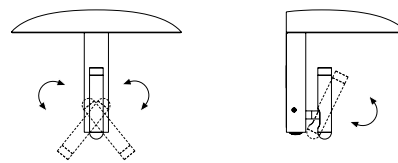

Konoha

Yabu Pushelberg

marset

Konoha

Range of positions

Konoha

Light source:
LED SMD 700mA 2,1W 2700K
CRI90 199,4lm
Luminaire:
100 - 240 VAC 3,2W 137lm
LED included

Optic

Painted steel diffuser with a white interior and painted aluminium spotlight. Switch built into the lamp.

- Black (Ral 9005)
- Terracotta (Ral 050 50 40)
- Chalk (Ral 085 80 10)
- Moss grey (Ral 7003)

- [Download](#) Assembly Instructions
- [Download](#) 2D
- [Download](#) 3D
- [Download](#) Photometric data

info@marset.com
www.marset.com

The result is a simple, unobtrusive wall lamp with a shade that houses a directed spotlight that can rotate 360 degrees. The shade acts like a hat, covering the spotlight so that when the light is directed upward, it bounces inside the shade and projects a soft beam of light, yielding warm ambient lighting.