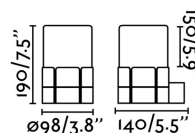

Specifications

Bulb:	1 X E27 MAX 15W LED
Bulb included:	No
Transformer:	
Transformer included:	No
Voltage:	100-240V
IP:	44
Class:	I
Material:	Aluminium and PMMA diffuser
Designer:	ESTUDI RIBAUDÍ
Recommended bulb:	17463
Description of recommended Bulb:	BULB STANDARD MATT LED E27 7W 2700K 800Lm
Length:	98 mm
Net Width:	140 mm
Height:	190 mm
Diameter:	98 Ø
Net Weight:	0.70 kg
Volume:	0.00360 m3