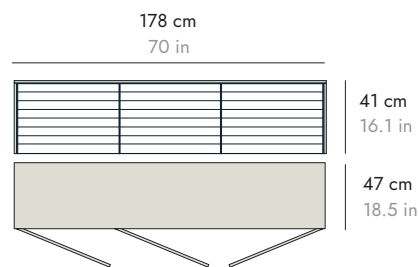

SUSSEX

BY TERENCE WOODGATE, 2000

punt

SIDEBOARDS 119 cm APARADORES 119 cm

SSX231

METAL BASES ZÓCALOS

	H 6 cm - 2.3"	H 17 cm - 6.7"	H 29 cm - 11.4"	WALL BRACKET HERRAJE PARED
	110 cm 43.3 in 	116 cm 45.6 in 	116 cm 45.6 in 	

SIDEBOARDS 178 cm APARADORES 178 cm

SSX341 Slim

19,7 cm
7.76 in

SSX301

SSX302