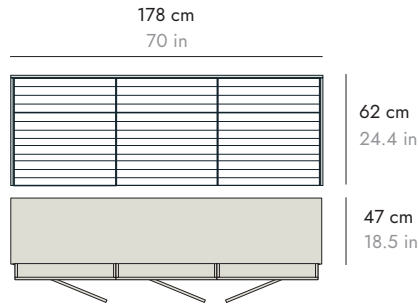

SUSSEX

BY TERENCE WOODGATE, 2000

punt

SIDEBOARDS 178 cm APARADORES 178 cm

SSX331