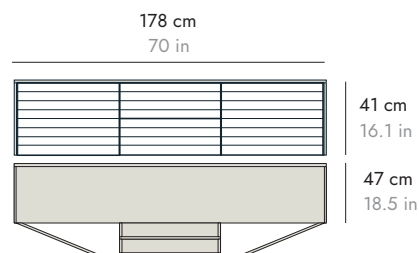

SUSSEX

BY TERENCE WOODGATE, 2000

punt

SIDEBOARDS 119 cm APARADORES 119 cm

SSX231

METAL BASES ZÓCALOS

	H 6 cm - 2.3"	H 17 cm - 6.7"	H 29 cm - 11.4"	WALL BRACKET HERRAJE PARED
	110 cm 43.3 in 	116 cm 45.6 in 	116 cm 45.6 in 	

SIDEBOARDS 178 cm APARADORES 178 cm

SSX341 Slim

19,7 cm
7.76 in

SSX301

SSX302