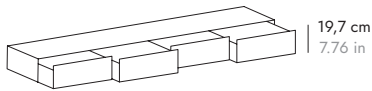

METAL BASES ZÓCALOS

	H 6 cm - 2.3"	H 17 cm - 6.7"	H 29 cm - 11.4"	WALL BRACKET HERRAJE PARED
	167 cm 65.7 in 	175 cm 68.7 in 	175 cm 68.7 in 	

SIDEBOARDS 236 cm APARADORES 236 cm

SSX441 Slim