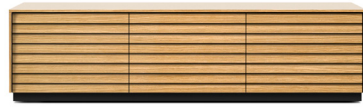

## PRODUCT TYPE

Sideboard

The Sussex modular system is inspired by the characteristic wood panel cladding of the barns of southern England. These repeated horizontal slats conceal the composition of the modules and serve as handles for doors or drawers. The collection includes different base options, as it can rest on a plinth, on adjustable feet or hung on the wall. Door elements include height-adjustable shelf.