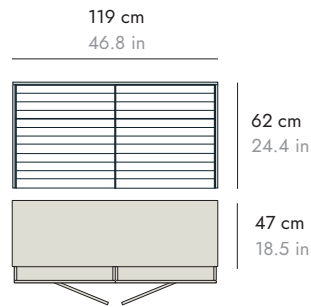

SUSSEX

BY TERENCE WOODGATE, 2000

punt

SIDEBOARDS 119 cm APARADORES 119 cm

SSX231