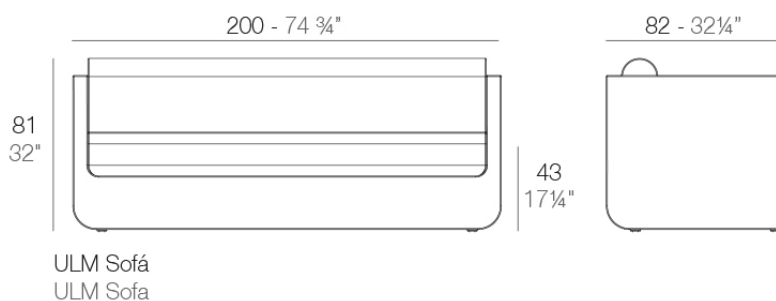

Info

Description

Made of polyethylene resin by rotational moulding. 100% Recyclable. Item suitable for indoor and outdoor use. Available in different finishes.

Weight: 46.25 Kg

Finishes

finishes

BASIC

Ref. 54135