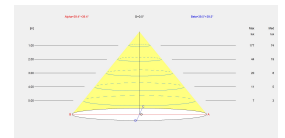

LUMINOTECHNIC FEATURES

Light source: LED

CRI: 80

MacAdam steps: 3

Photobiological risk: RG0

VENTILATION FEATURES

Power used: 6.6W

Service value measurement standard: EN 60879:2019

LOGISTICS

Net weight (kg): 2.24

Packaged weight (kg): 2.75

Packaging: 235mm x 105mm x 510mm