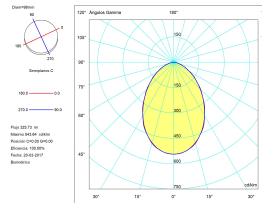

LUMINOTECHNIC FEATURES

Light source: LED

CRI: 80

MacAdam steps: 3

Photobiological risk: RG0

VENTILATION FEATURES

Power used: 6.6W

Service value measurement standard: EN 60879:2019

LOGISTICS

Net weight (kg): 2.24

Packaged weight (kg): 2.75

Packaging: 235mm x 105mm x 510mm