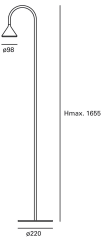

Ding

DE-0272-BLA

Floor lamp IP20 Ding LED 4.8W 3000K Blanco 326lm

TECHNICAL FEATURES

Power (W) : 4.8W

Total power consumption of light (W) : 6.6W

Real lumens : 326

Real lm/W : 49

Correlated Colour Temperature (CCT) : LED warm-white 3000K

Dimming protocol : ON-OFF

Lens / reflector angle : FLOOD 79°

Structure material : Aluminium, Steel

Structure finish : Blanco

Diffuser material : Polycarbonate

Packaged weight (kg): 2.75

Packaging: 235mm x 105mm x 510mm