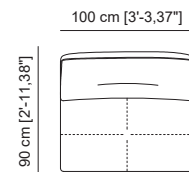

Mod. 100_ Ref. 112146