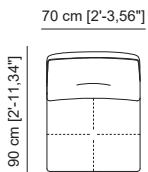

90 cm [2'-11,43"]
55 cm [1'-9,65"]

Butaca_ Ref. 112110

Loveseat_ Ref. 112111

Sofá 2 plazas_ Ref. 112120

Sofá 3 plazas reducido_ Ref. 112150

Sofá 3 plazas_ Ref. 112130

Sofá 4 plazas_ Ref. 112140

Mod. 70_ Ref. 112156