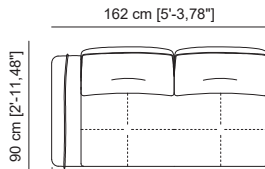

90 cm [2'-11,43"]
55 cm [1'-9,65"]

Butaca_ Ref. 112110

Loveseat_ Ref. 112111

Sofá 2 plazas_ Ref. 112120

Sofá 3 plazas reducido_ Ref. 112150

Sofá 3 plazas_ Ref. 112130

Sofá 4 plazas_ Ref. 112140

Mod. 70_ Ref. 112156

Mod. 140 BD_ Ref. 112152
Mod. 140 BI_ Ref. 112153

Mod. 160 BD_ Ref. 112132
Mod. 160 BI_ Ref. 112133

153 cm [5'-0,14"]

118 cm [3'-10,46"]

Mod. 70 Chaiselongue BD_ Ref. 112157
Mod. 70 Chaiselongue BI_ Ref. 112158