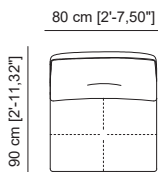

90 cm [2'-11,43"]
55 cm [1'-9,65"]

Butaca_ Ref. 112110

Loveseat_ Ref. 112111

Sofá 2 plazas_ Ref. 112120

Sofá 3 plazas reducido_ Ref. 112150

Sofá 3 plazas_ Ref. 112130

Sofá 4 plazas_ Ref. 112140

Mod. 70_ Ref. 112156