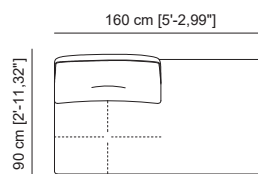

Mod. 80 Terminal D_ Ref. 112182
Mod. 80 Terminal I_ Ref. 112183