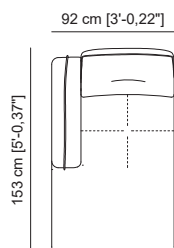

90 cm [2'-11,43"]
55 cm [1'-9,65"]

Butaca_ Ref. 112110

Loveseat_ Ref. 112111

Sofá 2 plazas_ Ref. 112120

Sofá 3 plazas reducido_ Ref. 112150

Sofá 3 plazas_ Ref. 112130

Sofá 4 plazas_ Ref. 112140

Mod. 70_ Ref. 112156

Mod. 140 BD_ Ref. 112152
Mod. 140 BI_ Ref. 112153

Mod. 160 BD_ Ref. 112132
Mod. 160 BI_ Ref. 112133

153 cm [5'-0,14"]

118 cm [3'-10,46"]

Mod. 70 Chaiselongue BD_ Ref. 112157
Mod. 70 Chaiselongue BI_ Ref. 112158