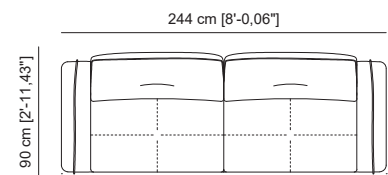

90 cm [2'-11,43"]
55 cm [1'-9,65"]

Butaca_ Ref. 112110

Loveseat_ Ref. 112111

Sofá 2 plazas_ Ref. 112120

Sofá 3 plazas reducido_ Ref. 112150

Sofá 3 plazas_ Ref. 112130

Sofá 4 plazas_ Ref. 112140

Mod. 70_ Ref. 112156