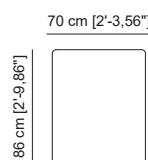

Isla Pouff 86x70_ Ref. 112160