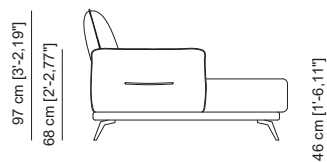

90 cm [2'-11,43"]
55 cm [1'-9,65"]

Butaca_ Ref. 112110

Loveseat_ Ref. 112111

Sofá 2 plazas_ Ref. 112120

Sofá 3 plazas reducido_ Ref. 112150

Sofá 3 plazas_ Ref. 112130

Sofá 4 plazas_ Ref. 112140

Mod. 70_ Ref. 112156

Mod. 140 BD_ Ref. 112152
Mod. 140 BI_ Ref. 112153

Mod. 160 BD_ Ref. 112132
Mod. 160 BI_ Ref. 112133

153 cm [5'-0,14"]

118 cm [3'-10,46"]

Mod. 70 Chaiselongue BD_ Ref. 112157
Mod. 70 Chaiselongue BI_ Ref. 112158