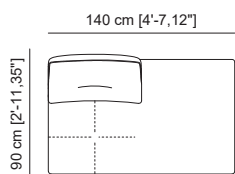

siroko

Mod. 70 Terminal D_ Ref. 112180
Mod. 70 Terminal I_ Ref. 112181