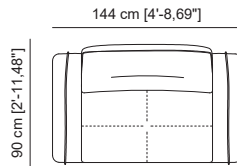

90 cm [2'-11,43"]
55 cm [1'-9,65"]

Butaca_ Ref. 112110

Loveseat_ Ref. 112111

Sofá 2 plazas_ Ref. 112120

Sofá 3 plazas reducido_ Ref. 112150

Sofá 3 plazas_ Ref. 112130

Sofá 4 plazas_ Ref. 112140

Mod. 70_ Ref. 112156