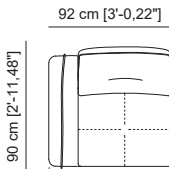

Mod. 70 BD_ Ref. 112154
Mod. 70 BI_ Ref. 112155