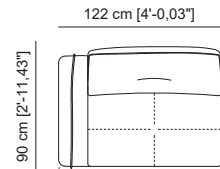

Mod. 100 BD_ Ref. 112144
Mod. 100 BI_ Ref. 112145