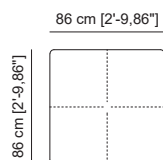

Isla Pouff Rincón 86x86_ Ref. 112162