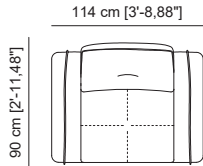

90 cm [2'-11,43"]
55 cm [1'-9,65"]

Butaca_ Ref. 112110

Loveseat_ Ref. 112111

Sofá 2 plazas_ Ref. 112120

Sofá 3 plazas reducido_ Ref. 112150

Sofá 3 plazas_ Ref. 112130

Sofá 4 plazas_ Ref. 112140

Mod. 70_ Ref. 112156