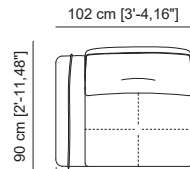

Mod. 80 BD_ Ref. 112134
Mod. 80 BI_ Ref. 112135