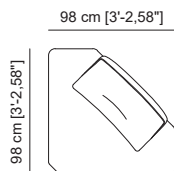

Mod. 140 BD_ Ref. 112152
Mod. 140 BI_ Ref. 112153

Mod. 160 BD_ Ref. 112132
Mod. 160 BI_ Ref. 112133

153 cm [5'-0,14"]

118 cm [3'-10,46"]

Mod. 70 Chaiselongue BD_ Ref. 112157
Mod. 70 Chaiselongue BI_ Ref. 112158

Mod. 80 Chaiselongue BD_ Ref. 112137
Mod. 80 Chaiselongue BI_ Ref. 112138

siroko

Mod. 70 Terminal D_ Ref. 112180
Mod. 70 Terminal I_ Ref. 112181

Mod. 80 Terminal D_ Ref. 112182
Mod. 80 Terminal I_ Ref. 112183