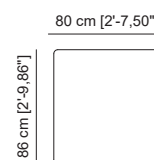

Isla Pouff 86x80_ Ref. 112161