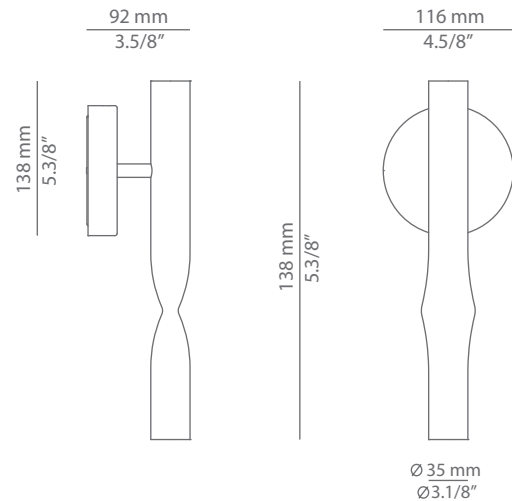

FLOW

A-3730
wall light

Date	Type
Project	
Location	
Model #	Quantity
Specifier	

Description

Metallic wall light with acrylic diffuser and integrated LED providing direct light.

Pictures above might not show the specified dimensions or material. They are for illustration purposes only.

Ordering information

Product Code	Lamp	Finish
A-3730	LED 6,2W (included) (2700K / Ang 70° / >90 CRI / 350mA) 100V - 240V / Typ* 725 lumens Non Dimmable	<ul style="list-style-type: none"> 26 BLK Black 61 S GLD Satin Gold 74 WH White CUSTOM