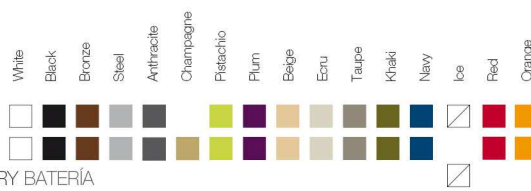

* A: BASIC R: AUTORRIEGO F: LACADO W:LUZ L: LEDS B: FULL WHITE G: GLASS

FINISHES ACABADOS

COLOURS COLORES

BASIC

LACQUERED / LACADO

LIGHT / LUZ, LED RGB, LED DMX, BATTERY BATERIA

FABRIC TEJIDOS

NAUTICAL NÁUTICA