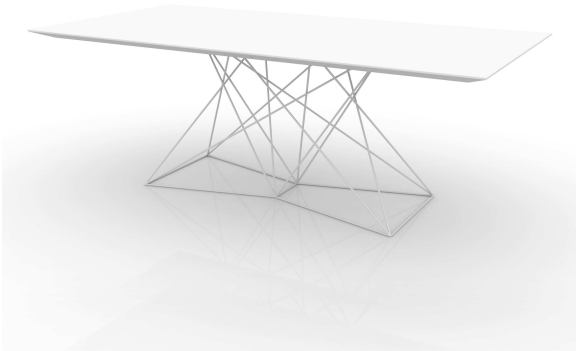

8 (800) 500-70-36
 hello@barcelonadesign.ru
www.barcelonadesign.ru

FAZ MESA 200 PIE METALICO

DESCRIPTION DESCRIPTION

Stainless steel legs with lacquer in a colour to match the tabletop. Tabletop is available in HPL or Full White (white only).