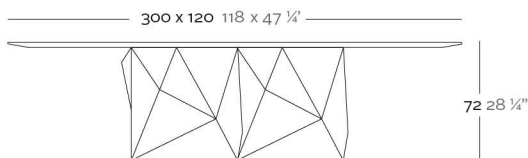

FAZ XL Table
FAZ Mesa XL

REFERENCE*

REFERENCIA*

54017	54017F	54017W	54017L	54017D
54017Y	54017B	54017FB	54017WB	54017Lf
54017DB	54017YB	54017G	54017FG	54017W
54017LG	54017DG	54017YG	54017A	54017Al
54017AW	54017AL	54017AD	54017AY	

ReferenceX, for example 0000A ReferenciaX, ejemplo 0000A.

* A: BASIC R: AUTORRIEGO F: LACADO W:LUZ L: LEDS B: FULL WHITE G: GLASS