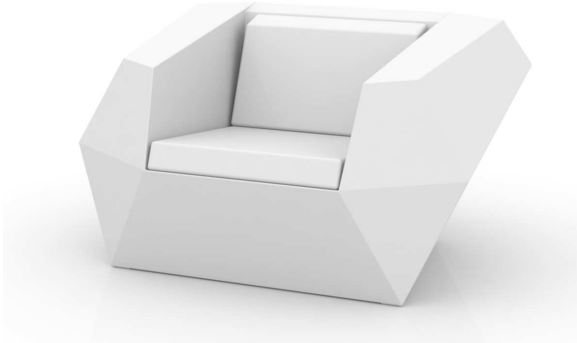

Продажа дизайнерской мебели,
 света и аксессуаров
 по всей России

8 (800) 500-70-36
 hello@barcelonadesign.ru
 www.barcelonadesign.ru

FAZ BUTACA (colchoneta incluida)

DESCRIPTION DESCRIPTION

Made in resin of polyethylene by rotational moulding. 100% Recyclable. Item suitable for indoor and outdoor use. Available with different finishes.