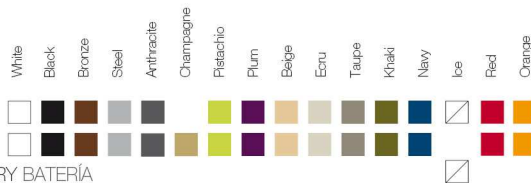

* A: BASIC R: AUTORRIEGO F: LACADO W:LUZ L: LEDS B: FULL WHITE G: GLASS

FINISHES ACABADOS

COLOURS COLORES

BASIC

LACQUERED / LACADO

LIGHT / LUZ, LED RGB, LED DMX, BATTERY BATERIA

FABRIC TEJIDOS

NAUTICAL NÁUTICA