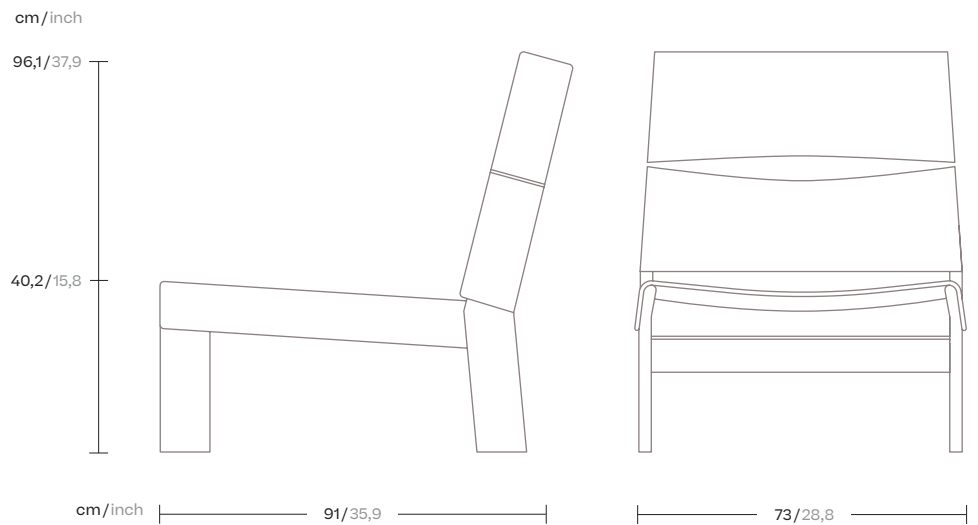

Club chair aluminium

Designer
Patricia Urquiola

Collection
Band

Reference
KS2800500

1/4

The idea behind the BAND collection is the breakdown of structure. An object designed using an ensemble of pieces. The chair's design intentionally challenges the classic sophisticated lines of furniture design and becomes something schematic, a conceptual programme.

A structure made up of repetitive angular shapes that give centre stage to its raw materials, and can be formed entirely of aluminium or teak wood, and of Terrain Fabrics.

kettal