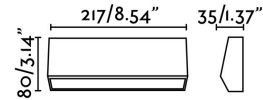

Material: ABS and transparent polycarbonate diffuser

Designer:

Length: 217 mm

Net Width: 35 mm

Height: 80 mm

Net Weight: 0.20 kg

Volume: 0.00093 m3

8421776090705