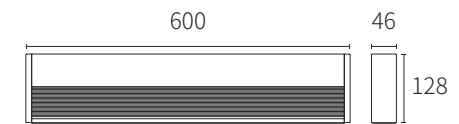

ref . 70906 / 70907

ref . 70908 / 70909

ref . 70910 / 70911

TECHNICAL FEATURES

ref . 70906 / 70907: LED 3W 3000K 86Lm INCL.

ref . 70908 / 70909: LED 6W 3000K 208Lm INCL.

ref . 70910 / 70911: LED 12W 3000K 443Lm INCL.