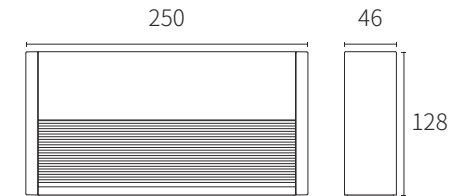

ref . 70906 / 70907

ref . 70908 / 70909

ref . 70910 / 70911

TECHNICAL FEATURES

ref . 70906 / 70907: LED 3W 3000K 86Lm INCL.

ref . 70908 / 70909: LED 6W 3000K 208Lm INCL.

ref . 70910 / 70911: LED 12W 3000K 443Lm INCL.