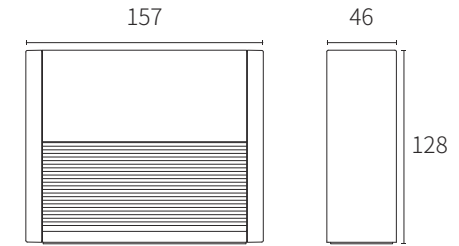

ref . 70906 / 70907

ref . 70908 / 70909

ref . 70910 / 70911

TECHNICAL FEATURES

ref . 70906 / 70907: LED 3W 3000K 86Lm INCL.

ref . 70908 / 70909: LED 6W 3000K 208Lm INCL.

ref . 70910 / 70911: LED 12W 3000K 443Lm INCL.