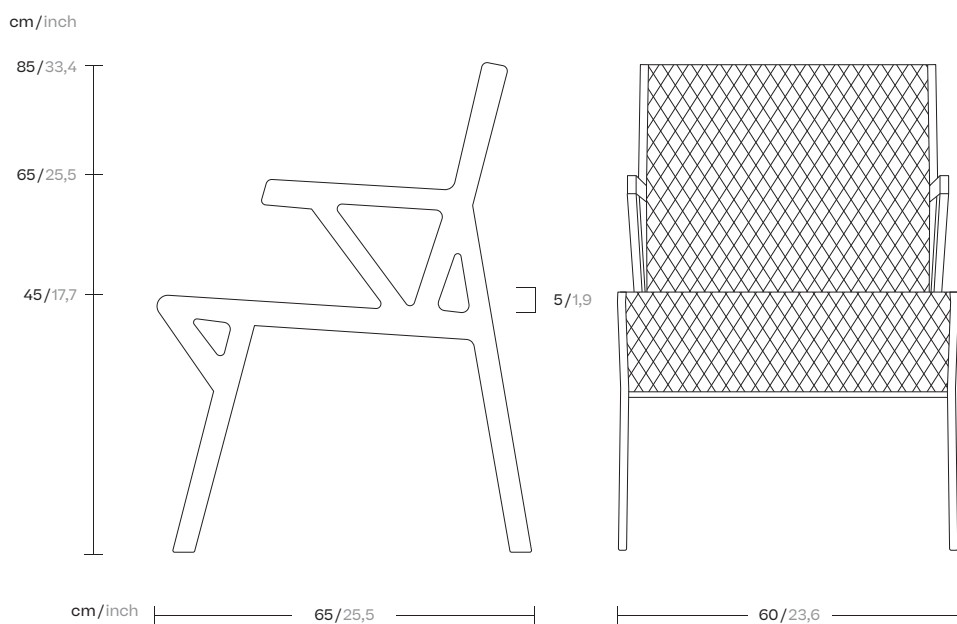

Reference
KS4100100

1/6

Kettal Vieques is a collection characterised by the combination of an aluminium frame with a new and revolutionary three-dimensional fabric, Nido d'Ape, with exceptional technical features, created especially for this collection and exclusively for Kettal.