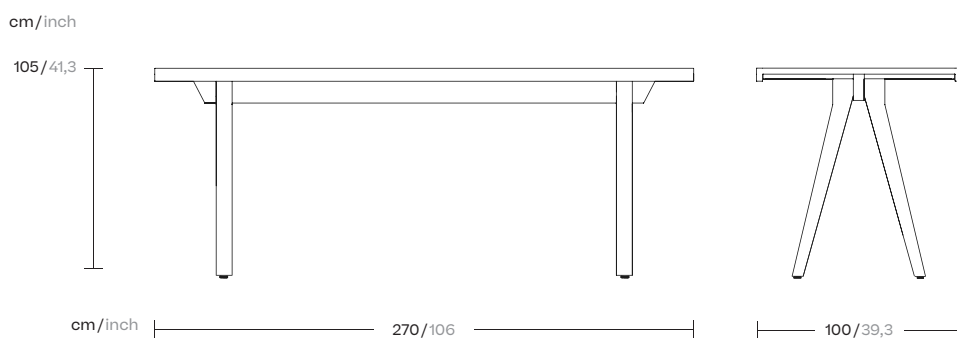

Vieques

Dining High Table

10 Guests 270 Alu Legs

by Patricia Urquiola

kettal

Dining High Table 10 Guests 270 Alu Legs

Designer
Patricia Urquiola

Collection
Vieques

kettal

Dining High Table 10 Guests 270 Alu Legs

Designer
Patricia Urquiola

Collection
Vieques

Reference
KS4103300

2/2

Materials

Aluminium