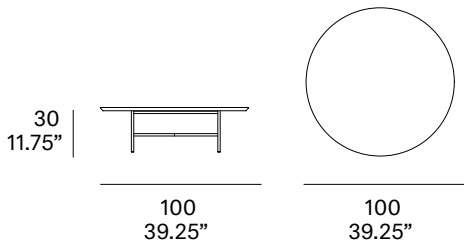

indoor

Grada indoor

Round coffee table / centro redondo

Lievore Altherr Molina, 2017/2021

T916

Tabletop made of solid wood from European oaks with 0.83" of section. Structure made of stainless steel tube, finished with polyester powder. The collection is also available in a lacquered version (MDF) and in European oak plywood. Delivered unassembled.

Shipment details

Qty	1 coffee table (2 boxes)
Volume	0,24 m ³ / 8.5 ft ³
Gross weight	25 kg / 55.1 lb
Net weight	11 kg / 24.3 lb
Box 1 - dimensions (approx.)	70 x 70 x 34 cm 27.5" x 27.5" x 13.5"
Box 2 - dimensions (approx.)	103 x 103 x 7 cm 40.5" x 40.5" x 2.75"
Item dimensions (width x depth x height)	100 x 100 x 30 cm 39.25" x 39.25" x 11.75"

Tabletop options:

- solid wood top 21 mm/0.83" thick.
- veneered top 21 mm/0.83" thick.
- lacquered top 21 mm/0.83" thick.

expormim

Expormim S.A.
Pol. Ind. Jaime I
46640 Moixent (Valencia) Spain
+34 962 295 144/5
export@expormim.com
www.expormim.com