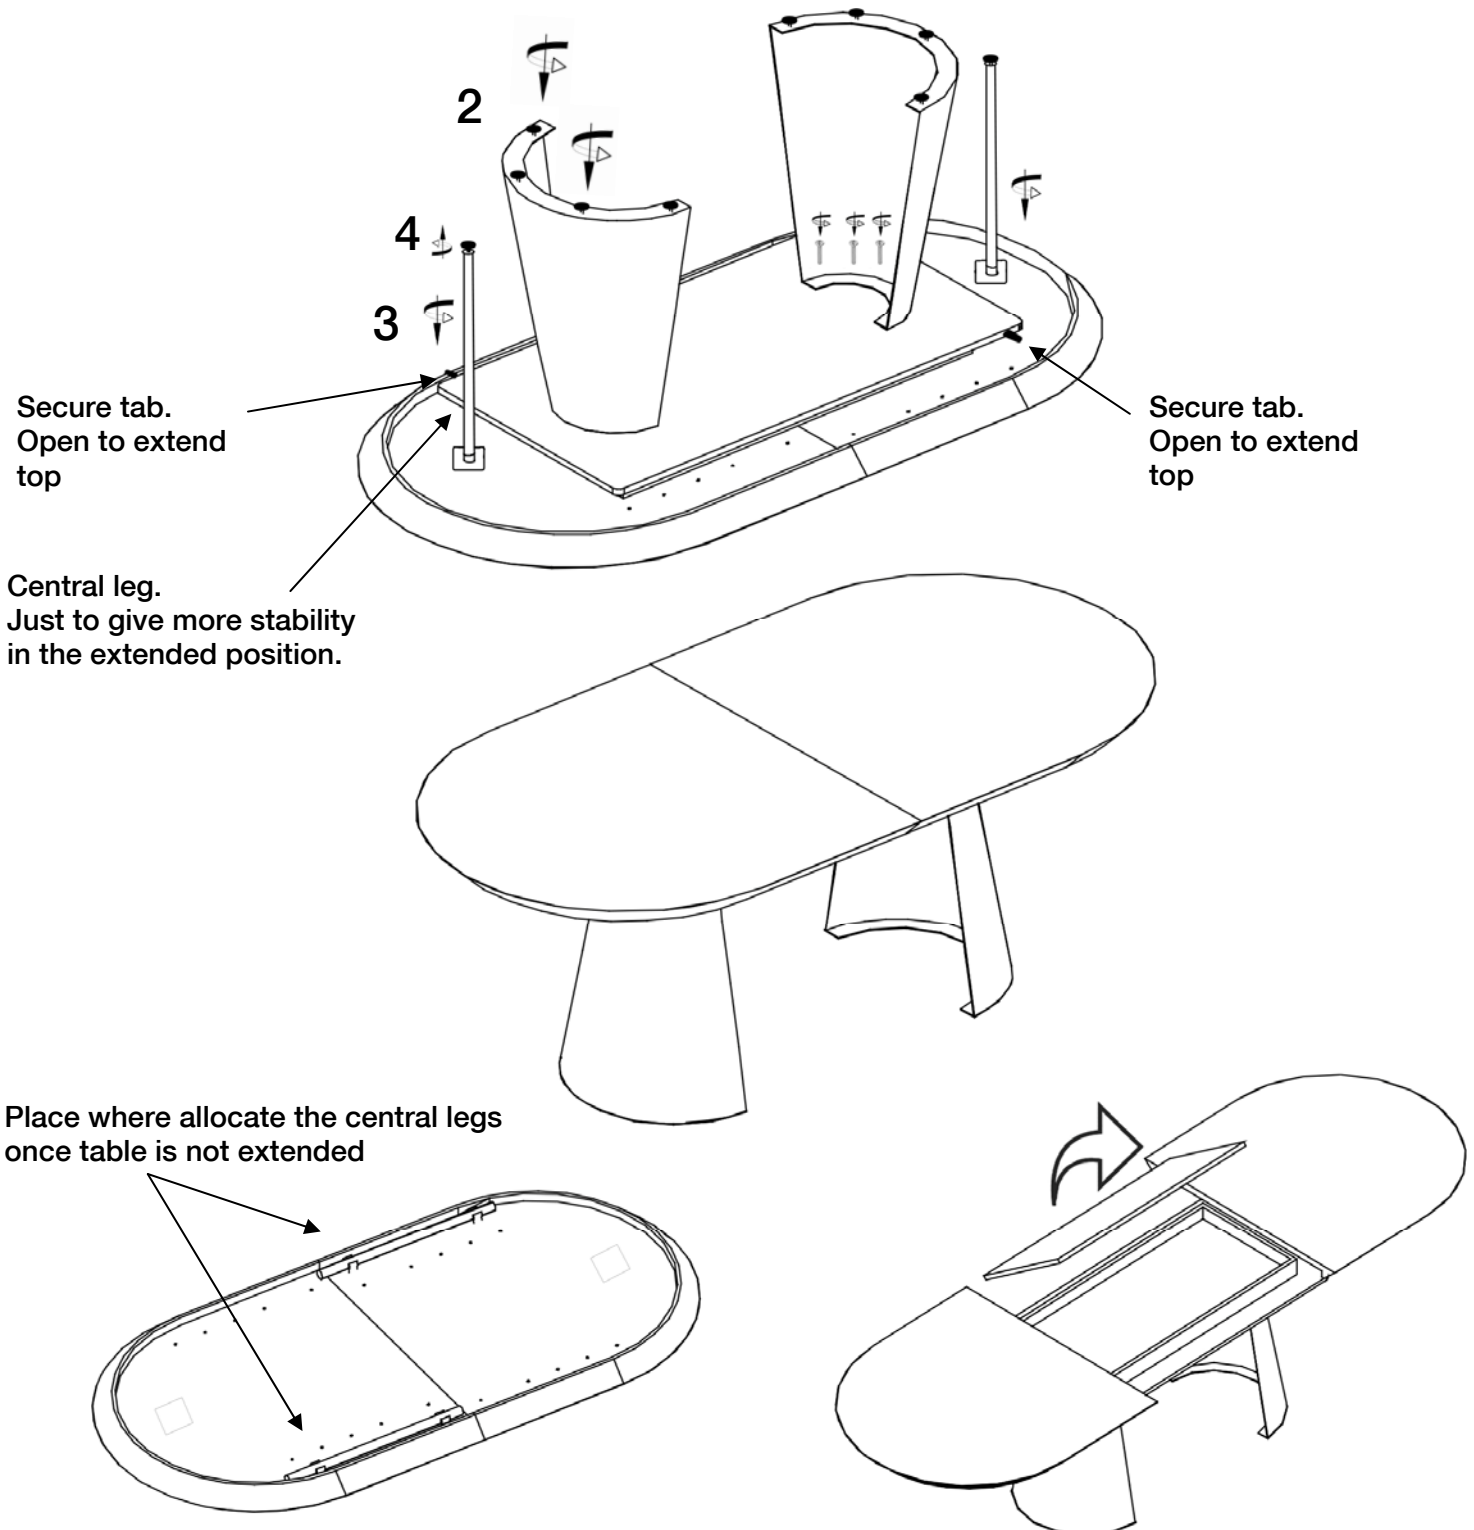

Para ver la ficha técnica de producto completa, puede usar el siguiente código QR:

You may use the following QR code to view the complete technical data sheet of the product:

If you have any technical questions, please do not hesitate to contact our technical Department.
We are at your disposal in our email: irodriguez@schuller.es