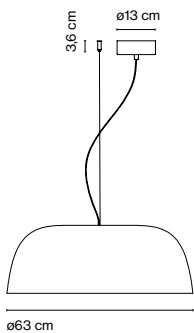

Djembé 65.23