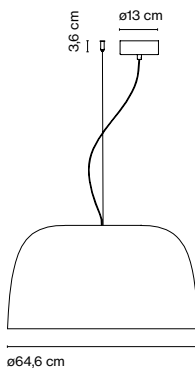

Djembé 65.35