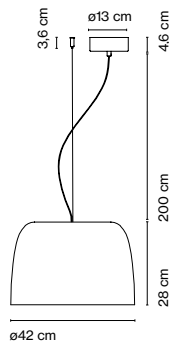

## Joan Gaspar

**marset**

**Djembé 42.13**

**Djembé 42.21**

**Djembé 42.28**

**Djembé 42**

LED SMD 21,7W  
700mA 2700K CRI90  
42.13 Luminaire 845lm  
42.21 Luminaire 955lm  
42.28 Luminaire 925lm

Light source 2040lm\*  
(included)  
\*in all versions

**Djembé 65**

LED SMD 28,5W  
700mA 2700K CRI90  
65.23 Luminaire 1843lm  
65.35 Luminaire 1845lm  
65.45 Luminaire 1770lm

Light Source 3023lm\*  
(included)  
\*in all versions

Black electrical cord

Shade made of bi-injected rotary moulded polyethylene: stone texture on the outer part and smooth satin white on the inner part of the fixture. Diffuser in lacquered grey aluminium.