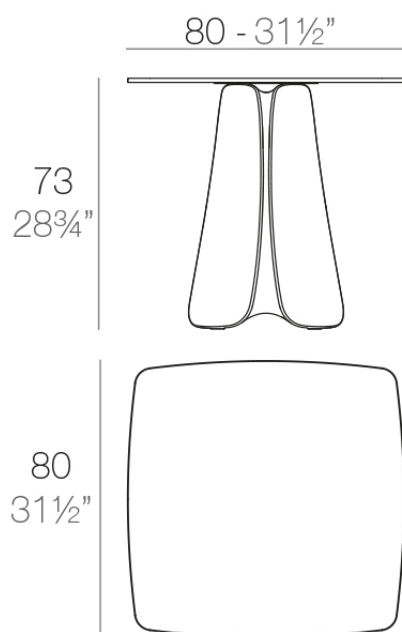

Info

Description

Made of polyethylene resin by rotational moulding. 100% Recyclable. Item suitable for indoor and outdoor use. Available in different finishes.

Weight: 32.3 Kg

PEZZETTINA Mesa 80x80
PEZZETTINA Dining Table 31 1/2"x31 1/2"