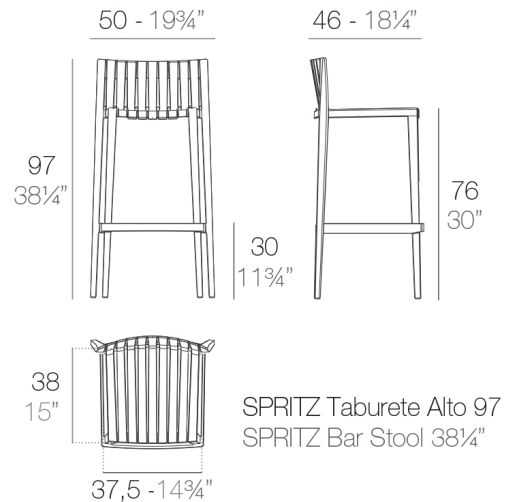

SPRITZ BAR STOOL 50x46x97

By Archirivolto Design

"The white wooden fences lining the beach, the small strips that follow each other, in their perfect geometry. It's this picture that inspired the collection Spritz, which is composed of the stolen details to this inspiration. Chair, armchair, stool and high table: perfect for every need, the collection Spritz adapts well to any context, hospitality and home. It is not a coincidence that Spritz, the collection created by Archirivolto for Vondom, embodies in the name the idea of freshness and purity of shapes. Rigorous shapes that connect home and world, with a kaleidoscope of variations and nuances: this mix between the linearity of northern European style and the typical warmth of Mediterranean creates a dialogue between indoor and outdoor.
View online: <https://www.vondom.com/products/56019>

Features

Description

Made of injected polypropylene with fiber glass. Stackable. Available in several colors. Item suitable for indoor and outdoor use.

Weight

5.51 Kg

Includes

NAUTIC Soft leather like fabric suitable for indoor and outdoor use. Standard option for upholstery.