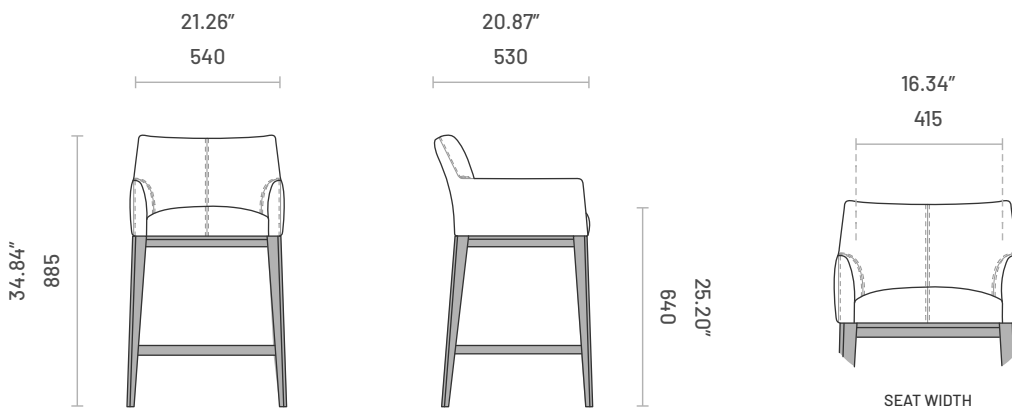

Carter

COUNTER & BAR CHAIR

Carter echoes an authentic trait of contemporary design blended with the essence of traditional lines that, together, will assure elegance and sophistication. This upholstered chair has double-topstitching dividing its back for a timeless look while its solid wood structure relays an exclusive feel, perfect for residential or commercial interiors. Available in a chair version, Carter is a distinguished piece for a versatile, classic appearance.

Specifications

Dimensions (Counter Chair)

Dimensions (Bar Chair)

Technical Information

Frame

Structure: Solid pine wood, plywood and MDF
 Feet: Solid ash wood

Padding

Seat: 18kg/m³, 35kg/m³ polyurethane foam
 Backrest/Armrests: 18kg/m³, 60kg/m³ polyurethane foam

COM Fabric and Leather Requirements

Item	1	
	Fabric	Leather
Carter Counter Chair and Carter Bar Chair	 1.50 lm 4.92 ft	 3.00 m2 32.40 ft2

Packaging Information

Item	Number of Packages	Packaging Dimensions	Packaging Weight	
Carter Counter Chair	1	Width: 640mm (25.20") Depth: 630mm (24.80") Height: 960mm (37.80") Volume: 0.38m ³ (13.66ft ³)	19.00kg	41.88lb
Carter Bar Chair	1	Width: 650mm (25.59") Depth: 630mm (24.80") Height: 1070mm (42.13") Volume: 0.43m ³ (15.47ft ³)	21.00kg	46.29lb