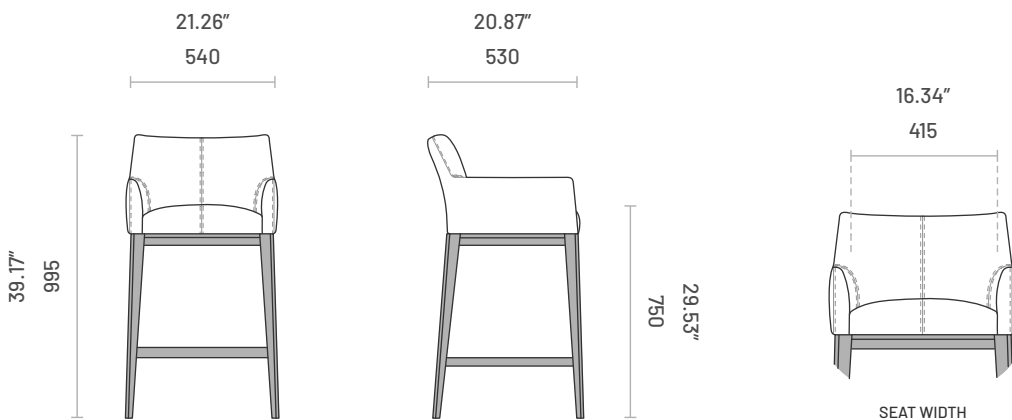

Carter

COUNTER & BAR CHAIR

Carter echoes an authentic trait of contemporary design blended with the essence of traditional lines that, together, will assure elegance and sophistication. This upholstered chair has double-topstitching dividing its back for a timeless look while its solid wood structure relays an exclusive feel, perfect for residential or commercial interiors. Available in a chair version, Carter is a distinguished piece for a versatile, classic appearance.

Specifications

Dimensions (Counter Chair)

Dimensions (Bar Chair)

Technical Information

Frame

Structure: Solid pine wood, plywood and MDF
 Feet: Solid ash wood

Padding

Seat: 18kg/m³, 35kg/m³ polyurethane foam
 Backrest/Armrests: 18kg/m³, 60kg/m³ polyurethane foam

COM Fabric and Leather Requirements

Item	1	
	Fabric	Leather
Carter Counter Chair and Carter Bar Chair	 1.50 lm 4.92 ft	 3.00 m2 32.40 ft2

Packaging Information

Item	Number of Packages	Packaging Dimensions	Packaging Weight	
Carter Counter Chair	1	Width: 640mm (25.20") Depth: 630mm (24.80") Height: 960mm (37.80") Volume: 0.38m ³ (13.66ft ³)	19.00kg	41.88lb
Carter Bar Chair	1	Width: 650mm (25.59") Depth: 630mm (24.80") Height: 1070mm (42.13") Volume: 0.43m ³ (15.47ft ³)	21.00kg	46.29lb