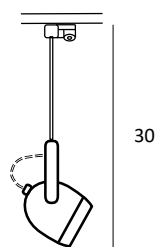

Boogie
mini W1

14

C30

C60

C90

Track

Track C30

Track C60

Track C90