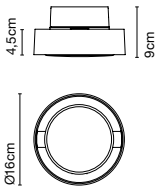

Plaff-on!
Joan Gaspar

marset

Plaff-on! IP65

Plaff-on! IP65
LED COB 8W 230V 2700K
CRI90
Light source - 544lm
(included)

Structure made of lacquered aluminium which supports an opal blown glass shade.

● Black

info@marset.com
www.marset.com

Range

The new Plaff-on! outdoor offers the same features as the indoor version but in a smaller size, and with an IP65 rating, making it perfect for bathrooms as well. This new version can be fitted with a signage accessory atop the shade if necessary.