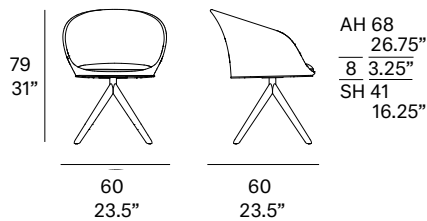

## Dining armchair with pyramid-shaped solid wood base / sillón comedor con base piramidal de madera

Manel Molina, 2020/2022

C166 P

Dining armchair with structure made of high resistance aluminum tube and FSC® certified sapele wood legs. Possibility of customization through a wide variety of technical fabrics completely suitable for outdoor use.

### Shipment details

Qty	1 dining armchair (1 box)
Volume	0,36 m <sup>3</sup> / 12.71 ft <sup>3</sup>
Gross weight	13,5 kg / 29,76 lb
Net weight (1 dining armchair)	9 kg / 19,8 lb
Box dimensions (approx.)	61 x 61 x 80 cm 24" x 24" x 31.5"
Item dimensions (width x depth x height)	60 x 60 x 79 cm 23.5" x 23.5" x 31"
COM	cushion: 0,9 m / 1 yd (1,40 - 1,50 m / 54"-59")