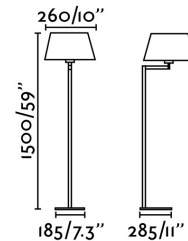

### Specifications

<b>Bulb:</b>	1x E27 MAX 15W LED
<b>Bulb included:</b>	No
<b>Transformer:</b>	
<b>Transformer included:</b>	No
<b>Voltage:</b>	100-240V
<b>Operating Frequency:</b>	50/60Hz
<b>IP:</b>	20
<b>Class:</b>	II
<b>Material:</b>	Metal
<b>Designer:</b>	
<b>Recommended bulb:</b>	
<b>Description of recommended Bulb:</b>	
<b>Length:</b>	285 mm
<b>Net Width:</b>	260 mm
<b>Height:</b>	1500 mm
<b>Net Weight:</b>	4.49 kg
<b>Volume:</b>	0.03182 m3