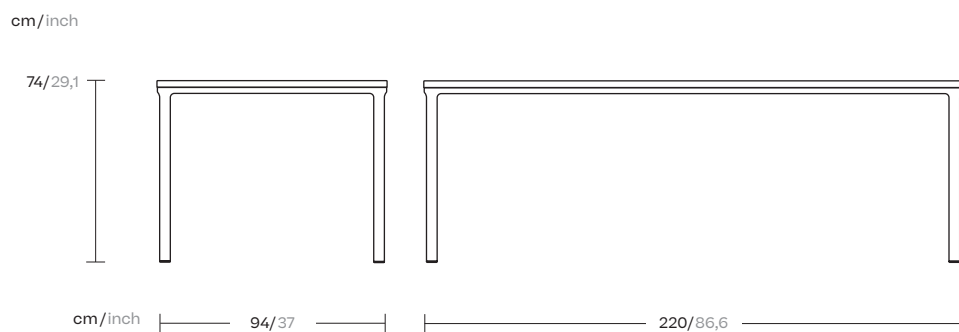

Dining table

220x94

8 guests

Designer
Jasper Morrison

Collection
Park Life

Reference
KS1100400

1/3

Park Life is a complete family of furniture for outdoors, whose clean cut profile is Adaptable to a wide range of different situations. Lightweight, yet extremely durable, it's easily stacked for transport or winter storage and its technical sophistication and careful consideration of ergonomics besides a lot of care over how it looks are all intended to ensure a long life, both structurally and visually.

kettal