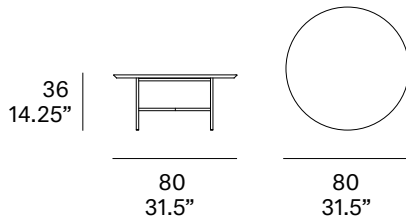

indoor

Grada indoor Round coffee table / centro redondo

Lievore Altherr Molina, 2017/2021

T942

Tabletop made of solid wood from European oaks with 0.83" of section. Structure made of stainless steel tube, finished with polyester powder. The collection is also available in a lacquered version (MDF) and in European oak plywood. Delivered unassembled.

Tabletop options:

- solid wood top 21 mm/0.83" thick.
- veneered top 21 mm/0.83" thick.
- lacquered top 21 mm/0.83" thick.

Shipment details

Qty	1 coffee table (2 boxes)
Volume	0,17 m ³ / 6 ft ³
Gross weight	14 kg / 30.9 lb
Net weight	11 kg / 24.3 lb
Box 1 - dimensions (approx.)	53 x 53 x 41 cm 20.75" x 20.75" x 16.25"
Box 2 - dimensions (approx.)	83 x 83 x 7 cm 32.75" x 32.75" x 2.75"
Item dimensions (width x depth x height)	80 x 80 x 36 cm 31.5" x 31.5" x 14.25"