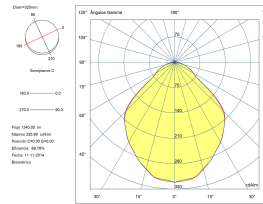

Structure finish : White

Recommended light bulb : E27

Voltage / frequency : 100-240V/50-60Hz

Max. temperature : 25°C

Warranty : 5 Years

Energy efficiency : Light bulb not included

LUMINOTECHNIC FEATURES

Lampholder: 1 x E27