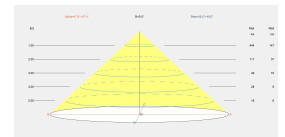

Structure finish : White

Recommended light bulb : E27

Voltage / frequency : 100-240V/50-60Hz

Max. temperature : 25°C

Warranty : 5 Years

Energy efficiency : Light bulb not included

LUMINOTECHNIC FEATURES

Lampholder: 1 x E27