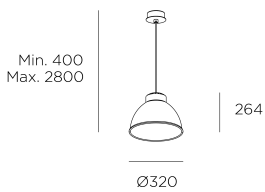

Pek E27

Josep Patsi

00-4962-14-00

Pendant Pek E27 60W White IP20

TECHNICAL FEATURES

Power (W) : Max. power 60W

Total power consumption of light (W) : 60W

Structure material : Aluminium

Structure finish : White

Recommended light bulb : E27

Voltage / frequency : 100-240V/50-60Hz

Max. temperature : 25°C

Warranty : 5 Years

Energy efficiency : Light bulb not included

LUMINOTECHNIC FEATURES

Lampholder: 1 x E27