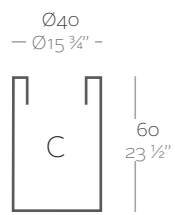

Dimensions Dimensiones

XX XX" : cm in

High Cylinder Ø15 3/4" x 23 1/2"
Cilindro Alto Ø40 x 60 cm

High Cylinder Ø15 3/4" x 31 1/2"
Cilindro Alto Ø40 x 80 cm

High Cylinder Ø19 3/4" x 29 1/2"
Cilindro Alto Ø50 cm