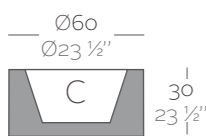

Dimensions Dimensiones

XX XX" : cm in

Cylinder Ø23 1/2"
Cilindro Ø60

Cylinder Ø31 1/2"
Cilindro Ø80

Cylinder Ø47 1/4"
Cilindro Ø120

	L Gal	C (d x h) cm in	Self-Watering Autoriego	Basic	Lacquered Lacado	Light Luz	Led RGB	Led DMX	Led Battery
Land 60 x 60 x 30 23 1/2" x 23 1/2" x 11 3/4"	30 8	Ø46 x 24 Ø18" x 9 1/2"	43960R ^b	43960A	43960F ^b	43960W ^{bi}	43960L ^{bi}	43960D	43960Y
Land 80 x 80 x 30 31 1/2" x 31 1/2" x 11 3/4"	70 18 1/4	Ø61 x 24 Ø24" x 9 1/2"	43980R ^b	43980A	43980F ^b	43980W ^{bi}	43980L ^{bi}	43980D	43980Y
Land 120 x 120 x 30 47 1/4" x 47 1/4" x 11 3/4"	160 42 1/4	Ø91 x 24 Ø35 3/4" x 9 1/2"	43912R ^b	43912A	43912F ^b	43912W ^{bi}	43912L ^{bi}	43912D	43912Y