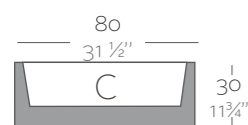

Dimensions Dimensiones

XX XX" : cm in

Jardineria 80 x 30
Jardiniera 31 1/2" x 11 3/4"

Jardineria 100 x 40
Jardiniera 39 1/2" x 15 3/4"

Jardineria 120 x 50
Jardiniera 47 1/2" x 19 3/4"

	L Gal	C (d x h) cm in	Self-Watering Autoriego	Basic	Lacquered Lacado	Light Luz	Led RGB	Led DMX	Led Battery
Jardineria 80 x 30 x 30 Jardiniera 31 1/2" x 11 3/4" x 11 3/4"	10 2 1/2	73 x 23 x 20 28 3/4" x 9" x 7 3/4"	41630R ^b	41630A	41630F ^b	41630W ^b	41630L ^b	41630D	41630Y
Jardineria 100 x 40 x 40 Jardiniera 39 1/2" x 15 3/4" x 15 3/4"	24 6 1/2	91 x 31 x 31 35 3/4" x 12 1/2" x 12 1/2"	41140R ^b	41640A	41640F ^b	41640W ^b	41640L ^b	41640D	41640Y
Jardineria 120 x 50 x 50 Jardiniera 47 1/2" x 19 3/4" x 19 3/4"	40 10 1/2	108 x 38 x 38 42 1/2" x 15" x 15"	41150R ^b	41650A	41650F ^b	41650W ^b	41650L ^b	41650D	41650Y