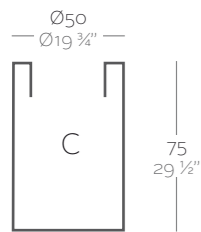

Dimensions Dimensiones

XX XX" : cm in

High Cylinder Ø15 3/4" x 23 1/2"
Cilindro Alto Ø40 x 60 cm

High Cylinder Ø15 3/4" x 31 1/2"
Cilindro Alto Ø40 x 80 cm

High Cylinder Ø19 3/4" x 29 1/2"
Cilindro Alto Ø50 cm