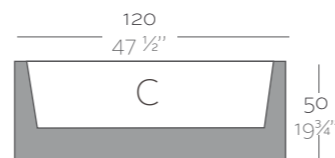

Dimensions Dimensiones

XX XX" : cm in

Jardineria 80 x 30
Jardiniera 31 1/2" x 11 3/4"

Jardineria 100 x 40
Jardiniera 39 1/2" x 15 3/4"

Jardineria 120 x 50
Jardiniera 47 1/2" x 19 3/4"

	L Gal	C (d x h) cm in	Self-Watering Autoriego	Basic	Lacquered Lacado	Light Luz	Led RGB	Led DMX	Led Battery
Jardineria 80 x 30 x 30 Jardiniera 31 1/2" x 11 3/4" x 11 3/4"	10 2 1/2	73 x 23 x 20 28 3/4" x 9" x 7 3/4"	41630R ^b	41630A	41630F ^b	41630W ^b	41630L ^b	41630D	41630Y
Jardineria 100 x 40 x 40 Jardiniera 39 1/2" x 15 3/4" x 15 3/4"	24 6 1/2	91 x 31 x 31 35 3/4" x 12 1/2" x 12 1/2"	41140R ^b	41640A	41640F ^b	41640W ^b	41640L ^b	41640D	41640Y
Jardineria 120 x 50 x 50 Jardiniera 47 1/2" x 19 3/4" x 19 3/4"	40 10 1/2	108 x 38 x 38 42 1/2" x 15" x 15"	41150R ^b	41650A	41650F ^b	41650W ^b	41650L ^b	41650D	41650Y