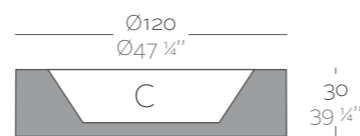

Dimensions Dimensiones

XX XX" : cm in

Cylinder Ø23 1/2"
Cilindro Ø60

Cylinder Ø31 1/2"
Cilindro Ø80

Cylinder Ø47 1/4"
Cilindro Ø120

	L Gal	C (d x h) cm in	Self-Watering Autoriego	Basic	Lacquered Lacado	Light Luz	Led RGB	Led DMX	Led Battery
Land 60 x 60 x 30 23 1/2" x 23 1/2" x 11 3/4"	30 8	Ø46 x 24 Ø18" x 9 1/2"	43960R ^b	43960A	43960F ^b	43960W ^{bi}	43960L ^{bi}	43960D	43960Y
Land 80 x 80 x 30 31 1/2" x 31 1/2" x 11 3/4"	70 18 1/4	Ø61 x 24 Ø24" x 9 1/2"	43980R ^b	43980A	43980F ^b	43980W ^{bi}	43980L ^{bi}	43980D	43980Y
Land 120 x 120 x 30 47 1/4" x 47 1/4" x 11 3/4"	160 42 1/4	Ø91 x 24 Ø35 3/4" x 9 1/2"	43912R ^b	43912A	43912F ^b	43912W ^{bi}	43912L ^{bi}	43912D	43912Y