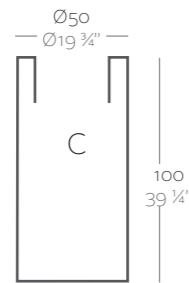

Dimensions Dimensiones

XX XX" : cm in

High Cylinder Ø15 3/4" x 23 1/2"
Cilindro Alto Ø40 x 60 cm

High Cylinder Ø15 3/4" x 31 1/2"
Cilindro Alto Ø40 x 80 cm

High Cylinder Ø19 3/4" x 29 1/2"
Cilindro Alto Ø50 cm