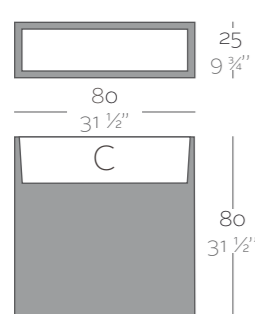

Dimensions Dimensiones

XX XX" : cm in

Wall 31 1/2"
Wall 80

Wall 47 1/4"
Wall 120

Finishes Acabados

Planter made out of polyethylene resin with double wall. Item suitable for indoor and outdoor use.

_BASIC
Matt finishing.