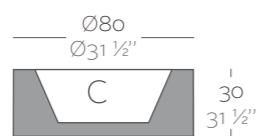

Dimensions Dimensiones

XX XX" : cm in

Cylinder Ø23 1/2"
Cilindro Ø60

Cylinder Ø31 1/2"
Cilindro Ø80

Cylinder Ø47 1/4"
Cilindro Ø120

	L Gal	C (d x h) cm in	Self-Watering Autoriego	Basic	Lacquered Lacado	Light Luz	Led RGB	Led DMX	Led Battery
Land 60 x 60 x 30 23 1/2" x 23 1/2" x 11 3/4"	30 8	Ø46 x 24 Ø18" x 9 1/2"	43960R ^b	43960A	43960F ^b	43960W ^{bi}	43960L ^{bi}	43960D	43960Y
Land 80 x 80 x 30 31 1/2" x 31 1/2" x 11 3/4"	70 18 1/4	Ø61 x 24 Ø24" x 9 1/2"	43980R ^b	43980A	43980F ^b	43980W ^{bi}	43980L ^{bi}	43980D	43980Y
Land 120 x 120 x 30 47 1/4" x 47 1/4" x 11 3/4"	160 42 1/4	Ø91 x 24 Ø35 3/4" x 9 1/2"	43912R ^b	43912A	43912F ^b	43912W ^{bi}	43912L ^{bi}	43912D	43912Y