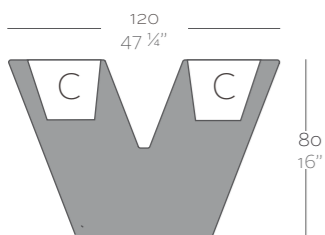

Dimensions Dimensiones

XX XX" : cm in

Uve 120 x 80 x 40
47 1/4" x 31 1/2" x 15 3/4"

	L Gal	C (d x h) cm in	Self-Watering Autoriego	Basic	Lacquered Lacado	Light Luz	Led RGB	Led DMX	Led Battery
Uve 120 x 80 x 40 47 1/4" x 31 1/2" x 15 3/4"	20 + 20 5 1/2 + 5 1/2	33 x 27 13" x 10 3/4"	43340R ^b	43340A	43340F ^b	43340W ^{bi}	43340L ^{bi}	43340D	43340Y