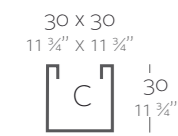

_SIMPLE
Maceta con pared simple, acabado mate.

_LACQUERED SIMPLE
Pot with simple wall, lacquered finishing.

_SIMPLE LACADAS
Maceta con pared simple, acabado lacado.

Dimensions Dimensiones

XX XX' : cm in

Cube 11 3/4"
Cubo 30 cm