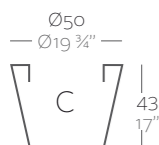

Cono Ø19 3/4"
Cono Ø45 cm