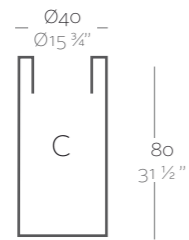

Dimensions Dimensiones

XX XX" : cm in

High Cylinder Ø15 3/4" x 23 1/2"
Cilindro Alto Ø40 x 60 cm

High Cylinder Ø15 3/4" x 31 1/2"
Cilindro Alto Ø40 x 80 cm

High Cylinder Ø19 3/4" x 29 1/2"
Cilindro Alto Ø50 cm