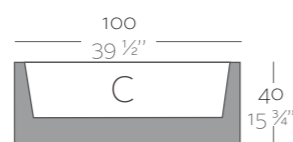

Dimensions Dimensiones

XX XX" : cm in

Jardineria 80 x 30
Jardiniera 31 1/2" x 11 3/4"

Jardineria 100 x 40
Jardiniera 39 1/2" x 15 3/4"

Jardineria 120 x 50
Jardiniera 47 1/2" x 19 3/4"

	L Gal	C (d x h) cm in	Self-Watering Autoriego	Basic	Lacquered Lacado	Light Luz	Led RGB	Led DMX	Led Battery
Jardineria 80 x 30 x 30 Jardiniera 31 1/2" x 11 3/4" x 11 3/4"	10 2 1/2	73 x 23 x 20 28 3/4" x 9" x 7 3/4"	41630R ^b	41630A	41630F ^b	41630W ^b	41630L ^b	41630D	41630Y
Jardineria 100 x 40 x 40 Jardiniera 39 1/2" x 15 3/4" x 15 3/4"	24 6 1/2	91 x 31 x 31 35 3/4" x 12 1/2" x 12 1/2"	41140R ^b	41640A	41640F ^b	41640W ^b	41640L ^b	41640D	41640Y
Jardineria 120 x 50 x 50 Jardiniera 47 1/2" x 19 3/4" x 19 3/4"	40 10 1/2	108 x 38 x 38 42 1/2" x 15" x 15"	41150R ^b	41650A	41650F ^b	41650W ^b	41650L ^b	41650D	41650Y