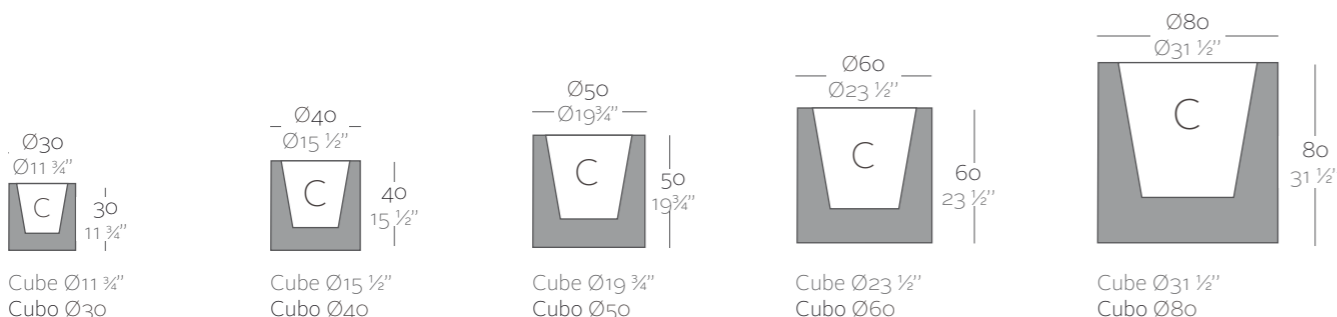

Dimensions Dimensiones

XX XX" : cm in

	L Gal	C (d x h) cm in	Self-Watering Autoriego	Basic	Lacquered Lacado	Light Luz	Led RGB	Led DMX	Led Battery
Cubo Ø30 x 30 Cube Ø11 3/4" x 11 3/4"	9 2 1/2	Ø23 x 20 Ø9" x 7 3/4"	41330R ^b	41330A	41330F ^b	41330W ^{bi}	41330L ^{bi}	41330D	41330Y
Cubo Ø40 x 40 Cube Ø15 3/4" x 15 3/4"	22 5 3/4	Ø31 x 31 Ø12 1/4" x 12 1/4"	41340R ^b	41340A	41340F ^b	41340W ^{bi}	41340L ^{bi}	41340D	41340Y
Cubo Ø50 x 50 Cube Ø19 3/4" x 19 3/4"	50 13	Ø38 x 39 Ø15" x 15 1/4"	41350R ^b	41350A	41350F ^b	41350W ^{bi}	41350L ^{bi}	41350D	41350Y
Cubo Ø60 x 30 Cube Ø23 1/2" x 23 1/2"	72 19	Ø46 x 46 Ø18" x 18"	41360R ^b	41360A	41360F ^b	41360W ^{bi}	41360L ^{bi}	41360D	41360Y
Cubo Ø80 x 40 Cube Ø31 1/2" x 31 1/2"	200 53	Ø64 x 62 Ø25 1/2" x 24 1/2"	41380R ^b	41380A	41380F ^b	41380W ^{bi}	41380L ^{bi}	41380D	41380Y