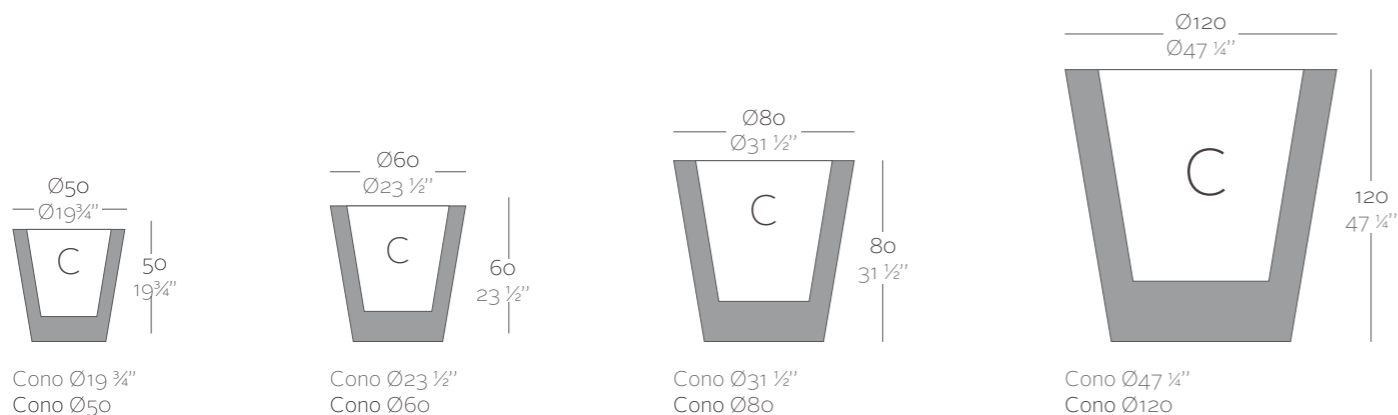

Dimensions Dimensiones

XX XX" : cm in

	L Gal	C (d x h) cm in	Self-Watering Autoriego	Basic	Lacquered Lacado	Light Luz	Led RGB	Led DMX	Led Battery
Cono Ø60 x 30 Ø19 3/4" x 19 3/4"	35 9 1/4	Ø38 x 39 Ø15" x 15 1/4"	40650R ^b	40650A	40650F ^b	40650W ^{bi}	40650L ^{bi}	40650D	40650Y
Cono Ø60 x 30 Ø23 1/2" x 23 1/2"	60 15 3/4	Ø46 x 46 Ø18" x 18"	40660R ^b	40660A	40660F ^b	40660W ^{bi}	40660L ^{bi}	40660D	40660Y
Cono Ø80 x 40 Ø31 1/2" x 31 1/2"	145 38 1/4	Ø61 x 62 Ø24" x 24 1/2"	40680R ^b	40680A	40680F ^b	40680W ^{bi}	40680L ^{bi}	40680D	40680Y
Cono Ø120 x 120 Ø47 1/4" x 47 1/4"	440 116 1/4	Ø91 x 81 Ø35 3/4" x 32"	40612R ^b	40612A	40612F ^b	40612W ^{bi}	40612L ^{bi}	40612D	40612Y