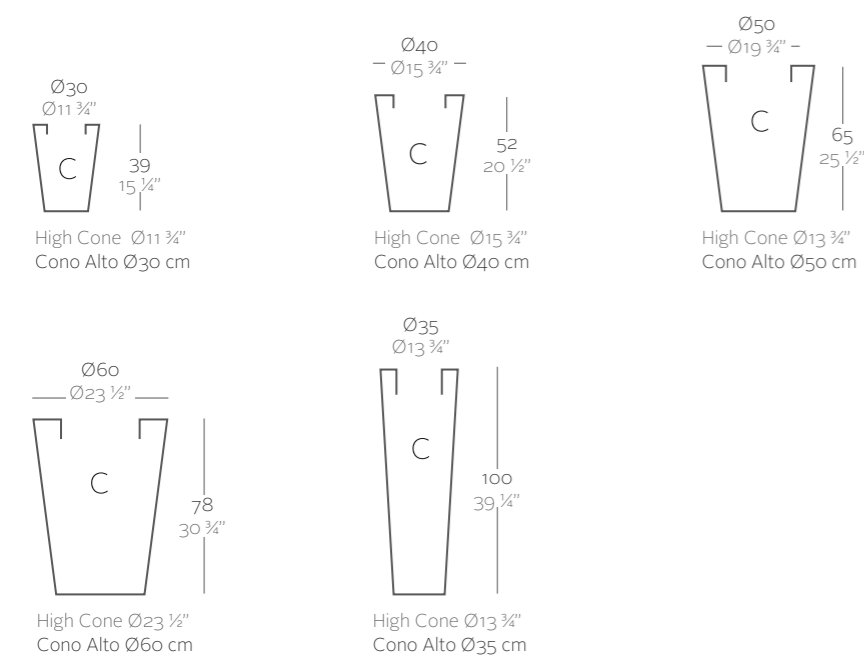

_SIMPLE
Maceta con pared simple, acabado mate.

_LACQUERED SIMPLE
Pot with simple wall, lacquered finishing.

_SIMPLE LACADAS
Maceta con pared simple, acabado lacado.

Dimensions Dimensiones

XX XX" : cm in

Colors Colores