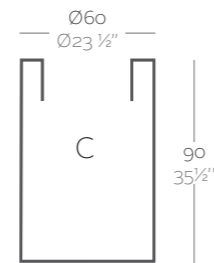

High Cylinder Ø23 1/2" x 35 1/2"
Cilindro Alto Ø60 x 90 cm

	L Gal	C (d x h) cm in	Simple	Lac. Simple
Cilindro Ø40 x 60 cm High Cylinder Ø15 3/4" x 23 1/2"	75 19 3/4	Ø33 x 60 Ø13" x 23 1/2"	40440	40440F
Cilindro Ø40 x 80 cm High Cylinder Ø15 3/4" x 31 1/2"	100 26 1/2	Ø30 x 80 Ø11 3/4" x 31 1/2"	40441	40441F
Cilindro Ø50 x 75 cm High Cylinder Ø19 3/4" x 29 1/2"	150 39 3/4	Ø43 x 75 Ø17" x 29 1/2"	40450	40450F
Cilindro Ø50 x 100 cm High Cylinder Ø19 3/4" x 39 1/4"	195 51 1/2	Ø38 x 100 Ø15" x 39 1/4"	40451	40451F
Cilindro Ø60 x 90 cm High Cylinder Ø23 1/2" x 35 1/2"	255 67 1/4	Ø51 x 90 Ø20" x 35 1/2"	40460	40460F