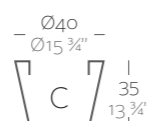

Cono Ø15 3/4"
Cono Ø40cm