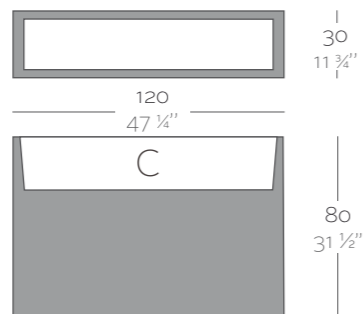

Dimensions Dimensiones

XX XX" : cm in

Wall 31 1/2"
Wall 80

Wall 47 1/4"
Wall 120

Finishes Acabados

Planter made out of polyethylene resin with double wall. Item suitable for indoor and outdoor use.

_BASIC
Matt finishing.