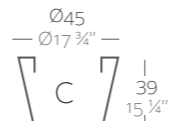

Cono Ø17 3/4"
Cono Ø45 cm