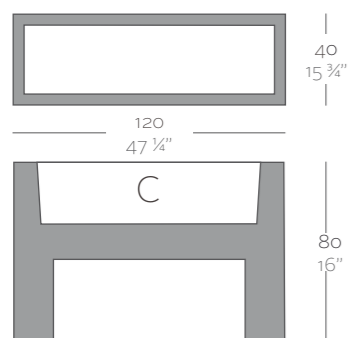

Dimensions Dimensiones

XX XX" : cm in

Muro 120 x 80 x 40
47 1/4" x 31 1/2" x 15 3/4"

	L Gal	C (d x h) cm in	Self-Watering Autoriego	Basic	Lacquered Lacado	Light Luz	Led RGB	Led DMX	Led Battery
Muro 120 x 80 x 40 47 1/4" x 31 1/2" x 15 3/4"	90 24	111 x 31 x 31 43 3/4" x 12 1/4" x 12 1/4"	42620R ^b	42620A	42620F ^b	42620W ^{bi}	42620L ^{bi}	42620D ⁱ	42620Y