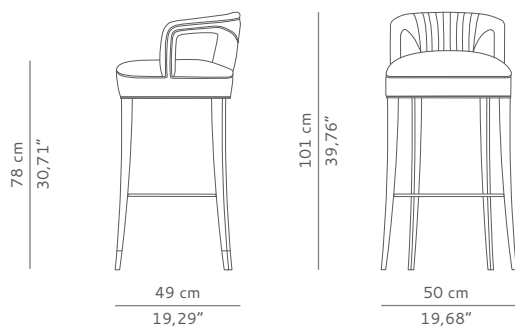

BRABBU

DESIGN FORCES

CASEGOODS UPHOLSTERY LIGHTING RUGS ART ACCESSORIES

KAROO | BAR CHAIR

A semi-desert area in South Africa was the perfect environment to be the theme for KAROO bar chair, with the same name as this vast African landscape. The yellow tones of this arid area are represented in the satin fabric colour, and the delicate touch of KAROO bar chair helps to feel the desert with a smooth and peculiar comfort. KAROO bar chair is perfect to provide a warm climate.

DIMENSIONS

WIDTH	50 cm 19,68"
DEPTH	49 cm 19,29"
HEIGHT	101 cm 39,76"
SEAT HEIGHT	78 cm 30,71"
SEAT DEPTH	40 cm 15,75"
ARM HEIGHT	97 cm 38,19"

MATERIALS

FABRIC	Cotton satin
FABRIC REFERENCE	BB HANOI II- Colour 1
FABRIC NEEDED	2 mts 78,74" (Standard width 1,40mts 55")
LEGS	Oak with walnut stain and aged brass details

FABRIC / LEATHER REQUEST

COM	2 mts 78,74" (Standard width 1,40mts 55")
COL	30,08 sq ft

PACKAGING

DIMENSIONS	W 60 cm 23,62" D 56 cm 22,05" H 110 cm 43,31"
VOLUME	0,37 m ³ 13,06 ft ³
WEIGHT	30 kg 66,14 lb

LEAD TIME