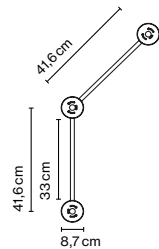

Caramel

Joan Gaspar

marset

Caramel 22

Caramel 28

Caramel 38

Accessory x2

Accessory x3

Caramel 22

Light source:
LED SMD 500mA 8,6W 2700K
CRI90 1146lm

Caramel 28

Light source:
LED SMD 500mA 11,5W 2700K
CRI90 1528lm

Caramel 38

Light source:
LED SMD 500mA 11,5W 2700K
CRI90 1528lm

LED included

Blown glass shades. Translucid PMMA. White PC. Black painted steel. Diffused, soft and warm reflection lighting.