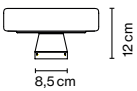

Caramel 22

Caramel 28

Caramel 38

Accessory x2

Accessory x3

Caramel 22

Light source:
LED SMD 500mA 8,6W 2700K
CRI90 1146lm

Caramel 28

Light source:
LED SMD 500mA 11,5W 2700K
CRI90 1528lm

Caramel 38

Light source:
LED SMD 500mA 11,5W 2700K
CRI90 1528lm

LED included

Blown glass shades. Translucid PMMA. White PC. Black painted steel. Diffused, soft and warm reflection lighting.

Caramel

- Opal
- Green
- Blue
- Brown

Caramel Accessories

- Black
- Matt Gold

[Download](#) Assembly instructions

[Download](#) Photometric data

[Download](#) 2D

[Download](#) 3D

A design that gives full prominence to the aesthetics of this hard, shiny material: when illuminated, it pulsates with life, and when turned off, it creates a graphic play on the wall. Caramel emits diffused, soft, and warm reflecting light. Its diffuser hides the light source so that the object gains volume and simplicity, and projects light directly against the wall.