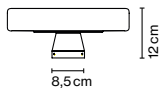

Caramel 22

Caramel 28

Caramel 38

Accessory x2

Accessory x3

Caramel 22

Light source:
LED SMD 500mA 8,6W 2700K
CRI90 1146lm

Caramel 28

Light source:
LED SMD 500mA 11,5W 2700K
CRI90 1528lm

Caramel 38

Light source:
LED SMD 500mA 11,5W 2700K
CRI90 1528lm

LED included

Blown glass shades. Translucid PMMA. White PC. Black painted steel. Diffused, soft and warm reflection lighting.

Caramel

- Opal
- Green
- Blue
- Brown

Caramel Accessories

- Black
- Matt Gold

[Download](#) Assembly instructions

[Download](#) Photometric data

[Download](#) 2D

[Download](#) 3D

A design that gives full prominence to the aesthetics of this hard, shiny material: when illuminated, it pulsates with life, and when turned off, it creates a graphic play on the wall. Caramel emits diffused, soft, and warm reflecting light. Its diffuser hides the light source so that the object gains volume and simplicity, and projects light directly against the wall.