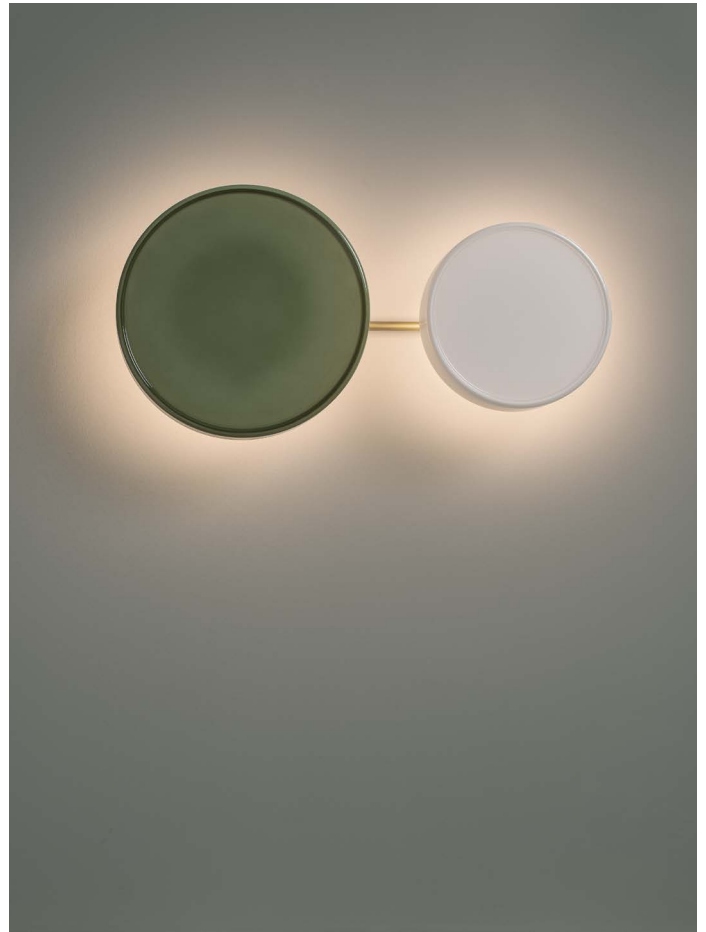

Caramel

Joan Gaspar

marset

Caramel 22

Caramel 28

Caramel 38

Accessory x2

Accessory x3

Caramel 22

Light source:
LED SMD 500mA 8,6W 2700K
CRI90 1146lm

Caramel 28

Light source:
LED SMD 500mA 11,5W 2700K
CRI90 1528lm

Caramel 38

Light source:
LED SMD 500mA 11,5W 2700K
CRI90 1528lm

LED included

Blown glass shades. Translucid PMMA. White PC. Black painted steel. Diffused, soft and warm reflection lighting.

Caramel

- Opal
- Green
- Blue
- Brown

Caramel Accessories

- Black
- Matt Gold

[Download](#) Assembly instructions

[Download](#) Photometric data

[Download](#) 2D

[Download](#) 3D

A design that gives full prominence to the aesthetics of this hard, shiny material: when illuminated, it pulsates with life, and when turned off, it creates a graphic play on the wall. Caramel emits diffused, soft, and warm reflecting light. Its diffuser hides the light source so that the object gains volume and simplicity, and projects light directly against the wall.