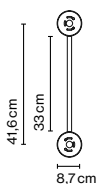

Caramel

Joan Gaspar

marset

Caramel 22

Caramel 28

Caramel 38

Accessory x2

Accessory x3

Caramel 22

Light source:
LED SMD 500mA 8,6W 2700K
CRI90 1146lm

Caramel 28

Light source:
LED SMD 500mA 11,5W 2700K
CRI90 1528lm

Caramel 38

Light source:
LED SMD 500mA 11,5W 2700K
CRI90 1528lm

LED included

Blown glass shades. Translucid PMMA. White PC. Black painted steel. Diffused, soft and warm reflection lighting.