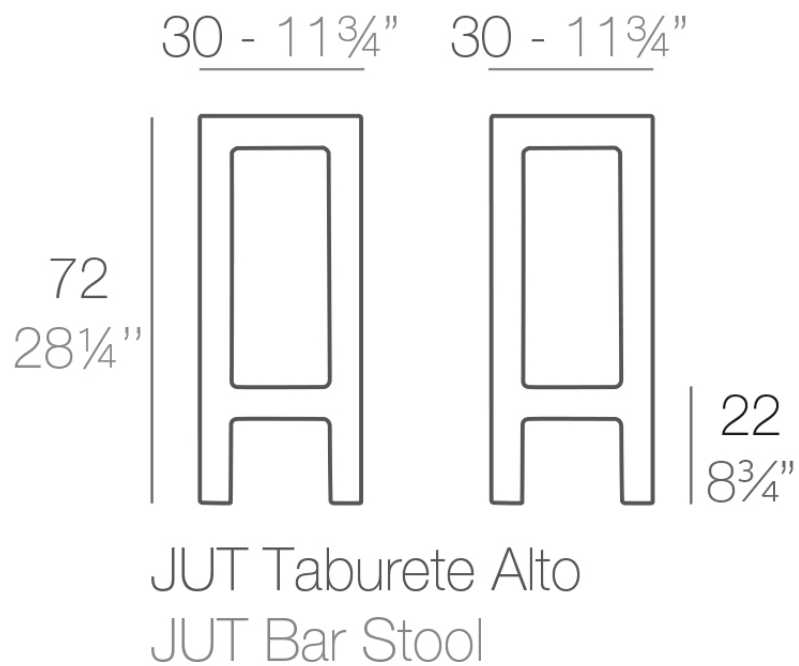

Jut bar stool

by Studio Vondom

Jut is a line of furniture for outdoors that captures the essence of style and comfort with a touch of freshness. Launched at our inception, Jut not only marked the beginning of our adventure, but remains an icon of minimalist design and functionality.

Info

Description

Made of polyethylene resin by rotational moulding. 100% Recyclable. Item suitable for indoor and outdoor use. Available in different finishes.

Weight: 4 Kg

Finishes

finishes

BASIC

Ref. 44412