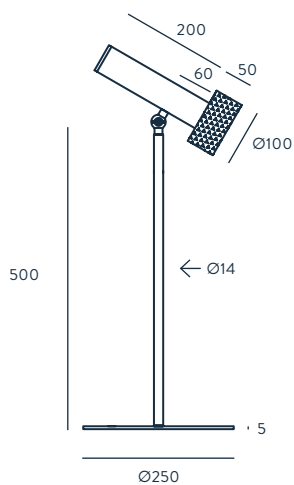

FOCUS

DESIGNED BY PEPE FORNAS / 2019

S1279

ACABADOS

CUERPO

NEGRO MATE

CABEZA

ORO VIEJO

NÍQUEL

ANTRACITA

MATERIALES

ACERO / ALUMINIO

ESPECIFICACIONES (UE)

BOMBILLA G10 LED (INCLÚIDA)

5 W, 3000 K, 450 LM

220-240 V, 50/60 HZ, IP20,

HEAD

OLD GOLD

NICKEL

ANTHRACITE

MATERIALS

STEEL / ALUMINIUM

SPECIFICATIONS (UE)

G10 LED BULB (INCLUDED)

5 W, 3000 K, 450 LM

220-240 V, 50/60 HZ, IP20,

CLASS II

ENERGY LABEL

A ++

POSSIBLE MODIFICATIONS

HEAD FINISHES