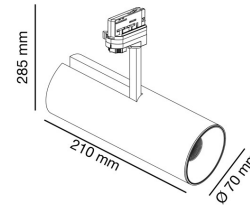

FUGA SMALL White projector LED 12W 3000K 60°

Ref. 011101001

FUGA is a family of tubular format projectors. They can be adjusted in their 350° vertical axis and in their 90° horizontal axis. All the components are housed inside the projector case, obtaining a clean design. The projectors distribute light to where it is most needed, since they can be directed in order to emphasise elements or uniformly distribute light. With a 3000K color temperature, this projector enables the creation of warm, comfortable environments.

Specifications

Bulb:	LED 12W 3000K 60°
Bulb included:	Yes
Transformer:	Driver
Transformer included:	No
Voltage:	100-240V
Operating Frequency:	50/60Hz
Material:	Die cast aluminium, aluminium reflector and template glass diffuser
Length:	70 mm
Height:	210 mm
Net Weight:	1.23 kg