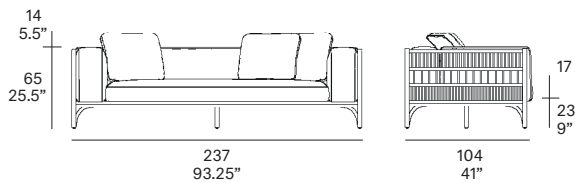

## Shipment details

Qty	1 sofa (1 box)
Volume	1,90 m <sup>3</sup> / 67 ft <sup>3</sup>
Gross weight	93 kg / 205.3 lb
Net weight	75 kg / 165.3 lb
Box dimensions (approx.)	245 x 110 x 72 cm 96.4" x 30.3" x 28.3"
Item dimensions (width x depth x height)	237 x 104 x 65 cm 93.25" x 41" x 25.5"
COM (1, 40 - 1,50 m / 54"-59")	cushion: 11 m / 12 yd