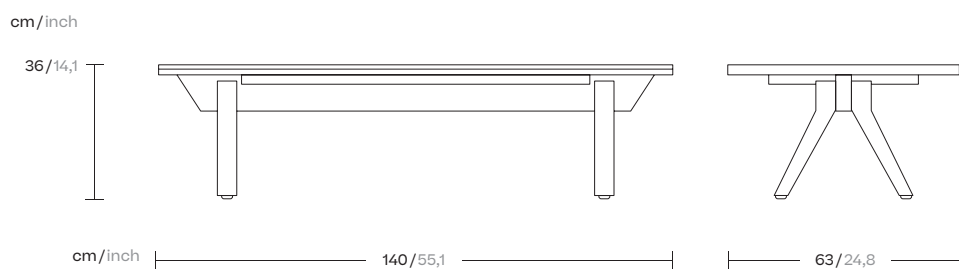

kettal

Centre table aluminium

Designer
Patricia Urquiola

Collection
Vieques

Reference
KS4101400

2/4

Materials

Aluminium