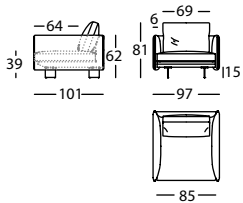

DEEP by Rafa García, 2017

312.11.K

DEEP SILLON 97
DEEP ARMCHAIR 97
DEEP FAUTEUIL 97

0,55 m³ / 2 Pack. / 45,0 kg