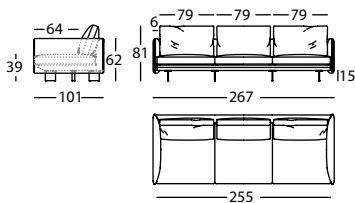

312.11.Z3

DEEP SOFA 267
DEEP SOFA 267
DEEP CANAPE 267

1,48 m³ / 2 Pack. / 89,0 kg