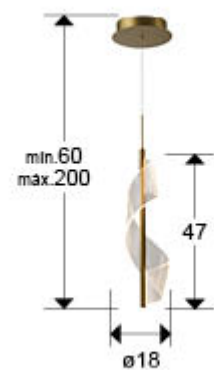

Velas

351362

1 Light Pendants

Lamp made of metal and aluminium, matt gold finish.
Microprinted methacrylate molded diffusers. Adjustable
height. LED 10.5W 455 lm 3.000K.

GENERAL INFORMATION

EAN Code: 8435435341701
Type: 1 Light Pendants
Collection: Velas

SIZES

Sizes: \varnothing 18.0 \updownarrow 47.0 cm
Height when installed: 60.0/ max. 200.0 cm
Weight: 1.0 Kg

SIZES WITH PACKAGING

Weight: 1.8 Kg
Volume: 0.0250m³
Sizes: \leftrightarrow 57.0 \updownarrow 21.0 \swarrow 21.0 cm

DRIVER LED

Make: SCHULLER
Model: 73207
Quantity: 1 Units
Dimmable: No
Maximum power: 20W
Frequency: 50-60 Hz
Primary voltage: 180-240 V
Type: Voltaje constante
Secondary voltage: 24 V
Sizes: → 9,4 ↓ 1,7 ↗ 3,6 cm