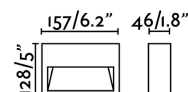

### Specifications

<b>Bulb:</b>	SMD LED 3W 3000K
<b>Bulb included:</b>	Yes
<b>Transformer:</b>	Driver
<b>Transformer included:</b>	Yes
<b>Voltage:</b>	220-240V
<b>IP:</b>	54
<b>Class:</b>	I
<b>Material:</b>	Aluminium and glass diffuser
<b>Designer:</b>	
<b>Length:</b>	157 mm
<b>Net Width:</b>	46 mm
<b>Height:</b>	128 mm
<b>Volume:</b>	0.00251 m3