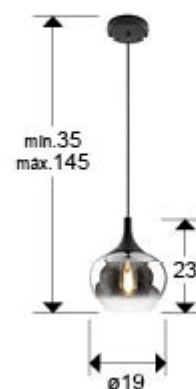

## Opaz 614023

1 Light Pendants

Lamp of 1 light, made of metal, matt black finish. Ø19 cm degraded smoke moulded glass shade. Adjustable height

·This item includes 1 E27 LED 8W. DIMABLE This lamp is supplied with GRAVITY TOGGLES, to improve ceiling fixing.

### SIZES

Sizes: Ø 19.0 ↓ 23.0 cm  
Height when installed: 35.0/ max. 145.0 cm  
Weight: 0.8 Kg

### SIZES WITH PACKAGING

Weight: 1.3 Kg  
Volume: 0.0240m<sup>3</sup>  
Sizes: ↔ 38.0 ↓ 27.0 ↙ 23.0 cm

---